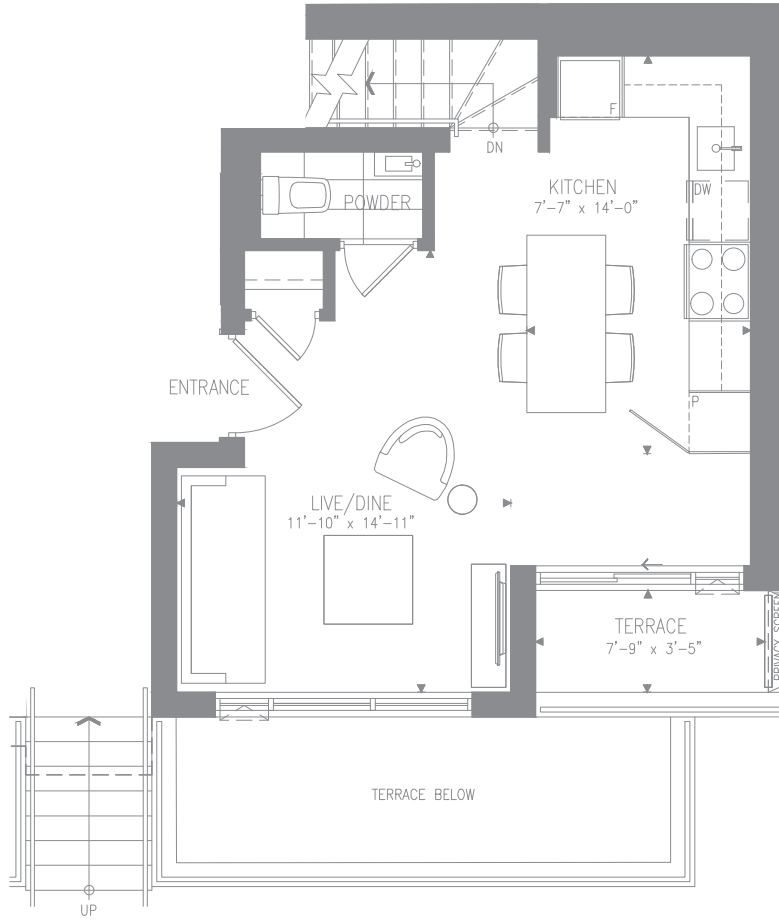

# DYLAN - 2BR

959 SF | 111 SF OUTDOOR SPACE

## GROUND LEVEL

## LOWER LEVEL

**ELGINEAST**  
AT BAYVIEW

Materials, specifications and floorplans are subject to change without notice. All renderings are artists' conception. All floorplans have approximate dimensions. Actual useable floor space may vary from the stated floor area. E. & O.E. Balcony depths vary depending on floor level locations.

Lower Level