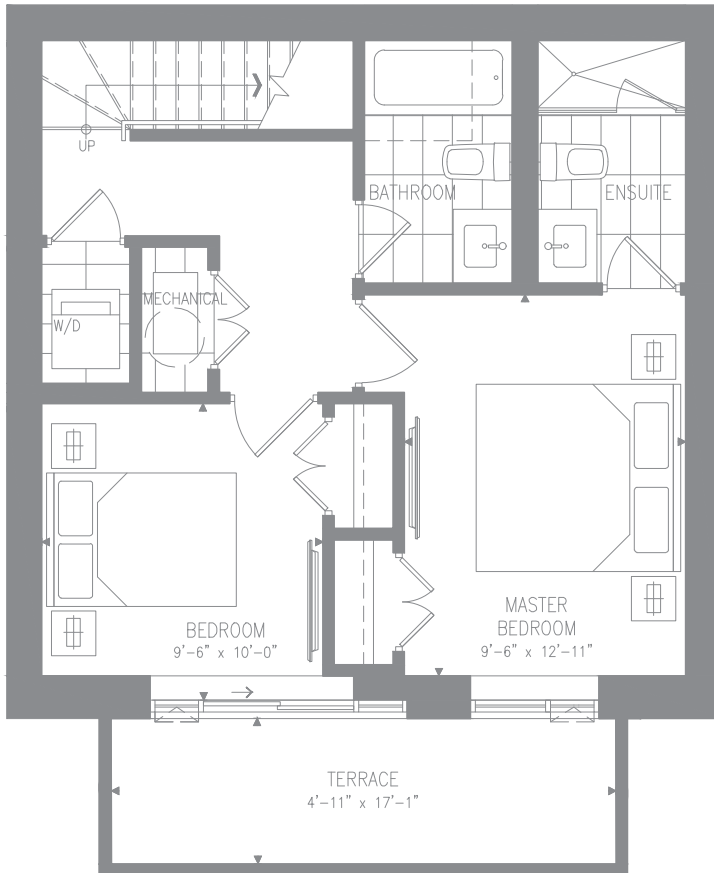

# DYLAN - 2BR

959 SF | 111 SF OUTDOOR SPACE

## GROUND LEVEL

## LOWER LEVEL

**ELGINEAST**  
AT BAYVIEW

Materials, specifications and floorplans are subject to change without notice. All renderings are artists' conception. All floorplans have approximate dimensions. Actual useable floor space may vary from the stated floor area. E. & O.E. Balcony depths vary depending on floor level locations.

Lower Level