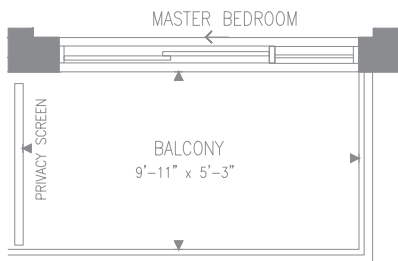

# ELLA - 2BR

972 SF | 196 SF OUTDOOR SPACE | LEVEL 3/5/7

972 SF | 151 SF OUTDOOR SPACE | LEVEL 2/4/6/8

Balcony at Level 4/6/8  
53 SF

Building A - Level 3/5/7

Building A - Level 4/6/8

**ELGINEAST**  
AT BAYVIEW

Materials, specifications and floorplans are subject to change without notice. All renderings are artists' conception. All floorplans have approximate dimensions. Actual useable floor space may vary from the stated floor area. E. & O.E. Balcony depths vary depending on floor level locations.