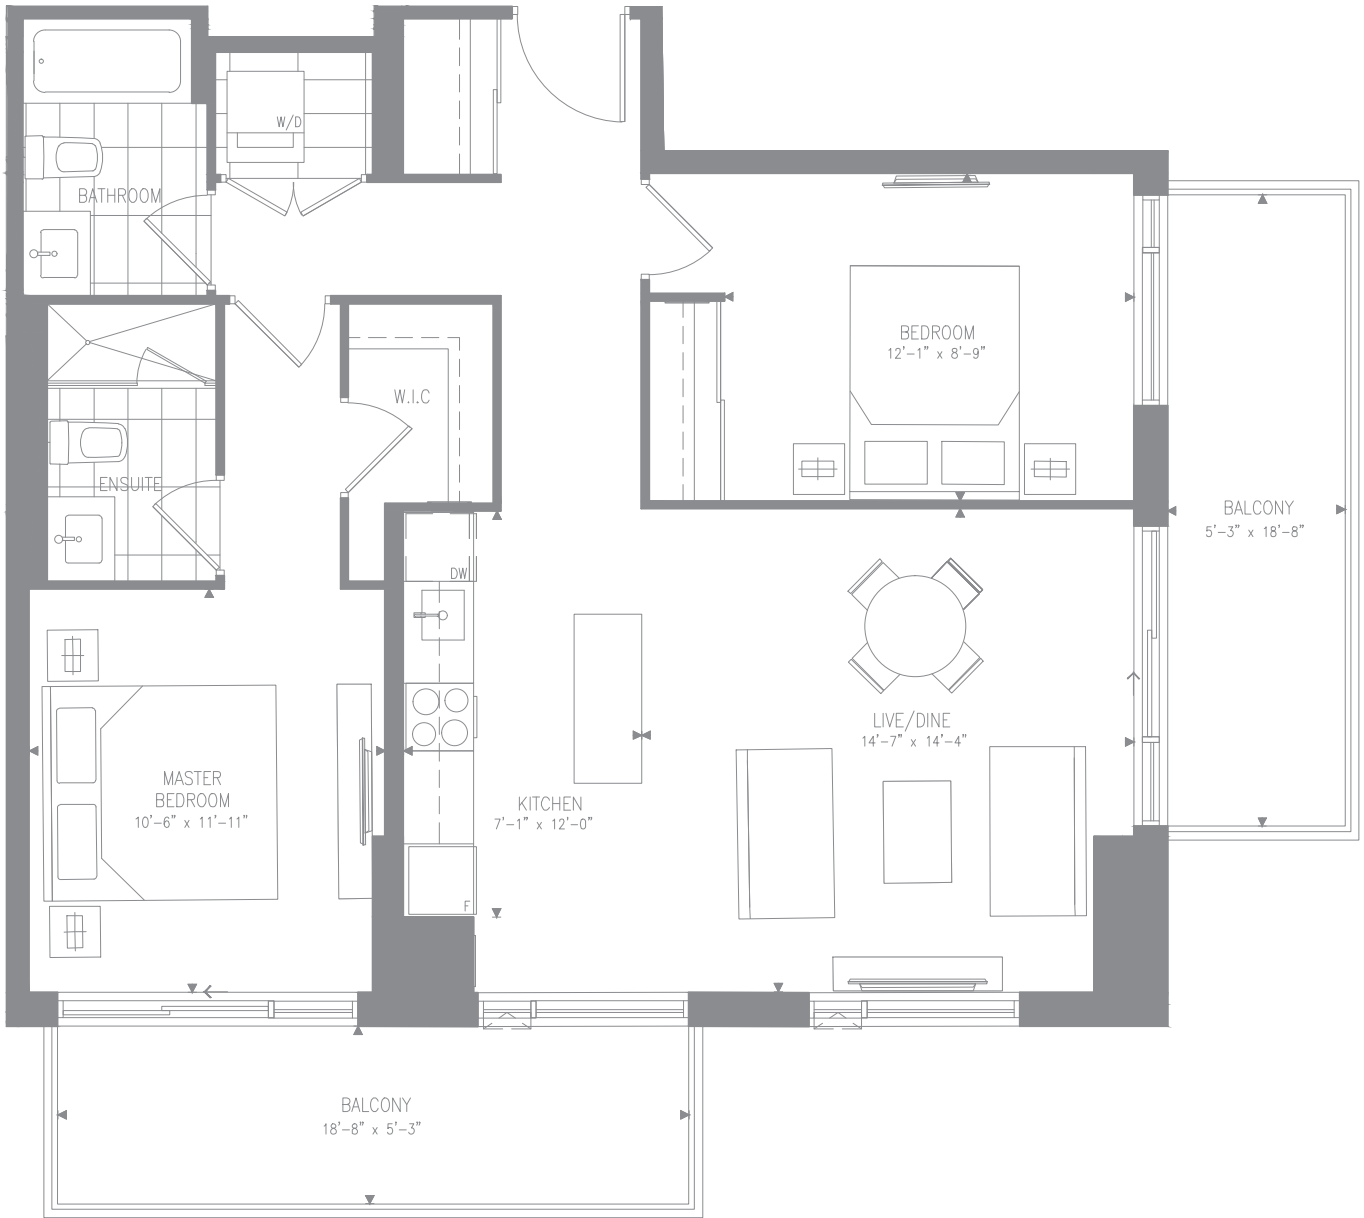

# ELLA - 2BR

972 SF | 196 SF OUTDOOR SPACE | LEVEL 3/5/7

972 SF | 151 SF OUTDOOR SPACE | LEVEL 2/4/6/8

Balcony at Level 4/6/8  
53 SF

Building A - Level 3/5/7

Building A - Level 4/6/8

**ELGINEAST**  
AT BAYVIEW

Materials, specifications and floorplans are subject to change without notice. All renderings are artists' conception. All floorplans have approximate dimensions. Actual useable floor space may vary from the stated floor area. E. & O.E. Balcony depths vary depending on floor level locations.