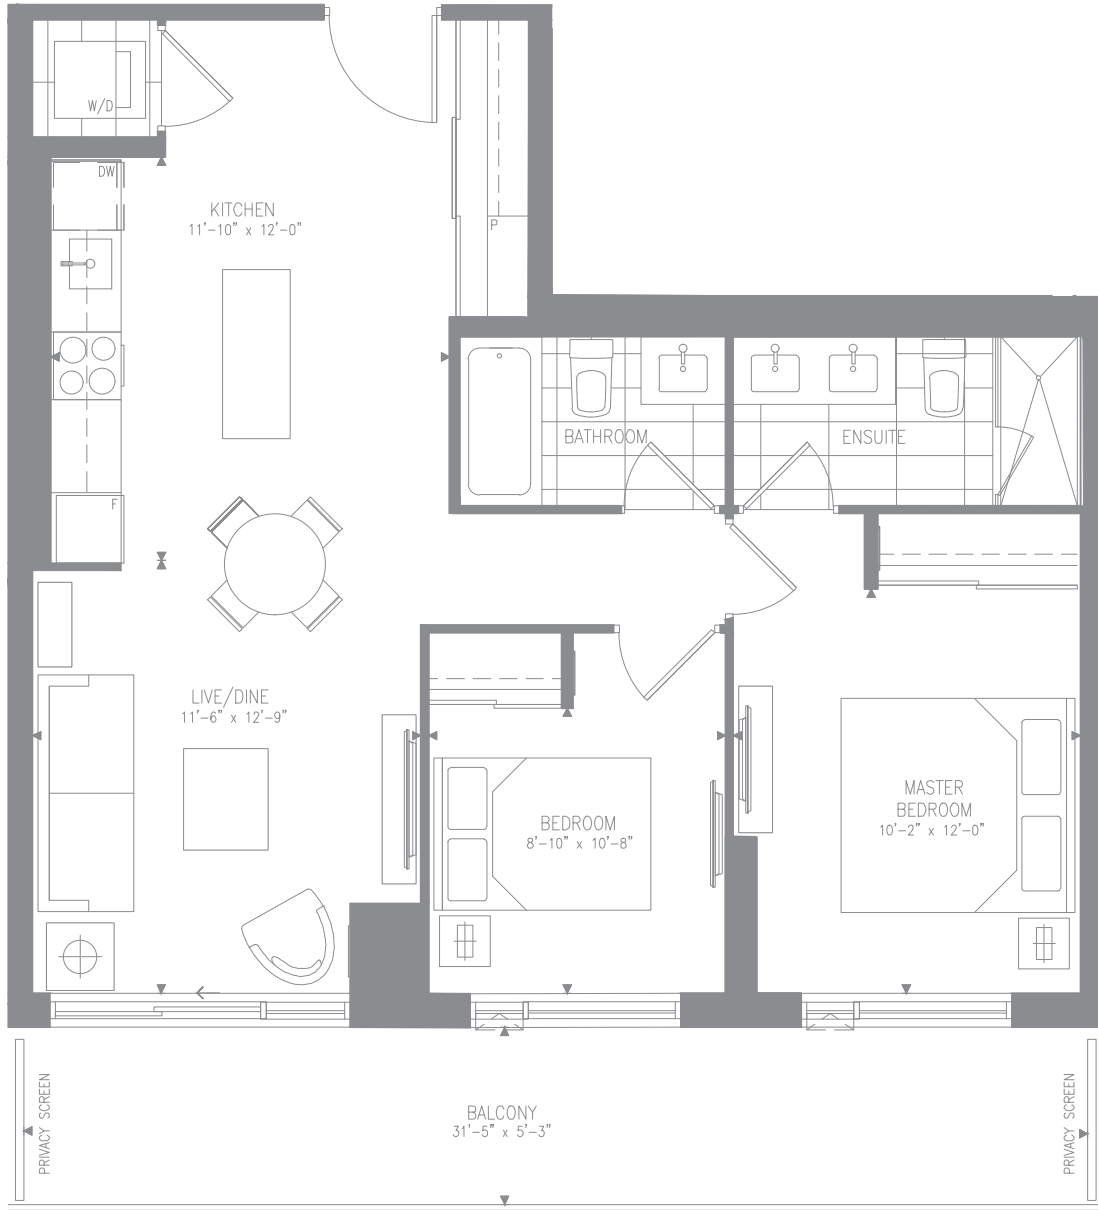

GABRIELA - 2BR

830 SF | 166 SF OUTDOOR SPACE | LEVEL 4/6/8

830 SF | 51 SF OUTDOOR SPACE | LEVEL 3/5/7

Balcony at Level 3/5/7
51 SF

Building A - Level 3/5/7

Building A - Level 4/6/8

ELGINEAST
AT BAYVIEW

Materials, specifications and floorplans are subject to change without notice. All renderings are artists' conception. All floorplans have approximate dimensions. Actual useable floor space may vary from the stated floor area. E. & O.E. Balcony depths vary depending on floor level locations.