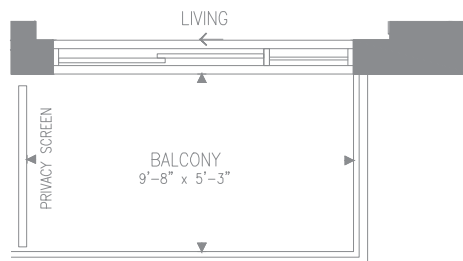

GABRIELA - 2BR

830 SF | 166 SF OUTDOOR SPACE | LEVEL 4/6/8

830 SF | 51 SF OUTDOOR SPACE | LEVEL 3/5/7

Balcony at Level 3/5/7
51 SF

Building A - Level 3/5/7

Building A - Level 4/6/8

ELGINEAST
AT BAYVIEW

Materials, specifications and floorplans are subject to change without notice. All renderings are artists' conception. All floorplans have approximate dimensions. Actual useable floor space may vary from the stated floor area. E. & O.E. Balcony depths vary depending on floor level locations.