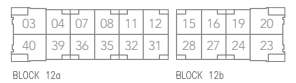

ROOFTOP TOWN COLLECTION GRAYSON END - 2BR

1289 SF | 435 SF OUTDOOR SPACE

GROUND LEVEL

SECOND LEVEL

THIRD LEVEL

ROOF LEVEL

Second Level