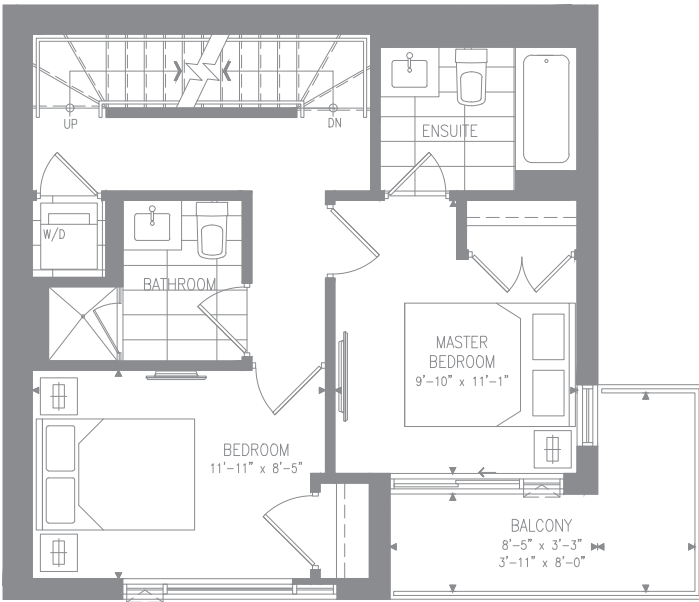

ROOFTOP TOWN COLLECTION GRAYSON END - 2BR

1289 SF | 435 SF OUTDOOR SPACE

GROUND LEVEL

SECOND LEVEL

THIRD LEVEL

ROOF LEVEL

Second Level