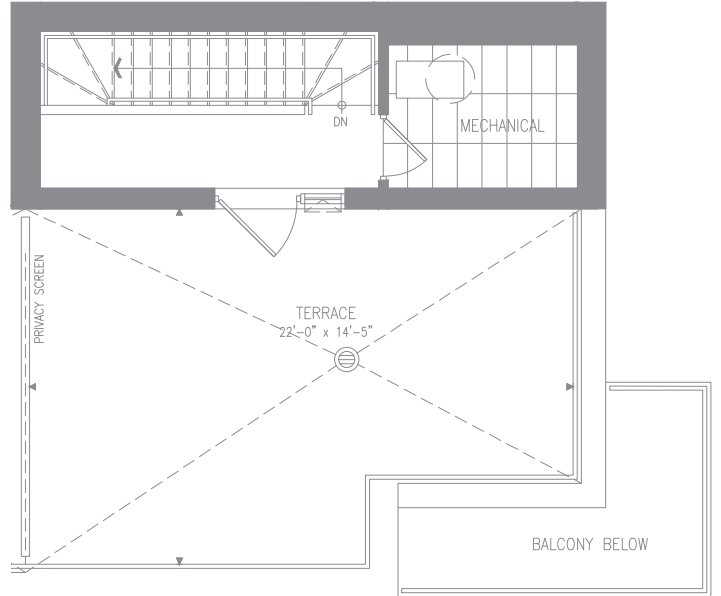

ROOFTOP TOWN COLLECTION GRAYSON END - 2BR

1289 SF | 435 SF OUTDOOR SPACE

GROUND LEVEL

SECOND LEVEL

THIRD LEVEL

ROOF LEVEL

Second Level