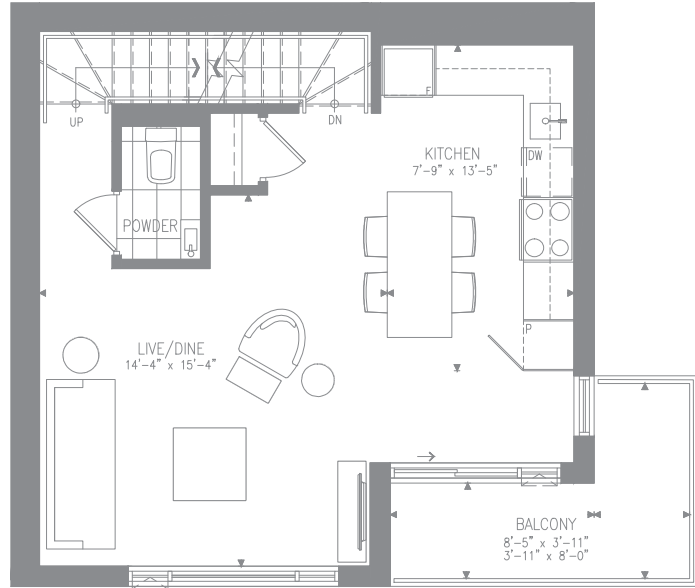

ROOFTOP TOWN COLLECTION GRAYSON END - 2BR

1289 SF | 435 SF OUTDOOR SPACE

GROUND LEVEL

SECOND LEVEL

THIRD LEVEL

ROOF LEVEL

Second Level