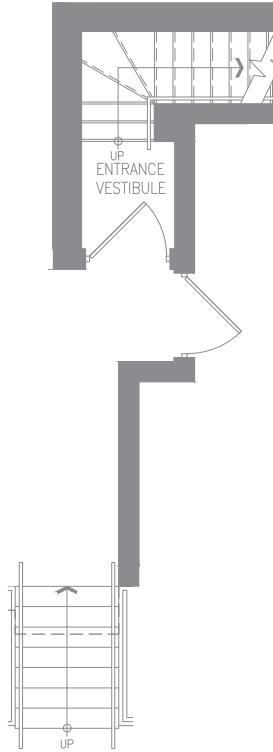

ROOFTOP TOWN COLLECTION GRAYSON END - 2BR

1289 SF | 435 SF OUTDOOR SPACE

GROUND LEVEL

SECOND LEVEL

THIRD LEVEL

ROOF LEVEL

Second Level