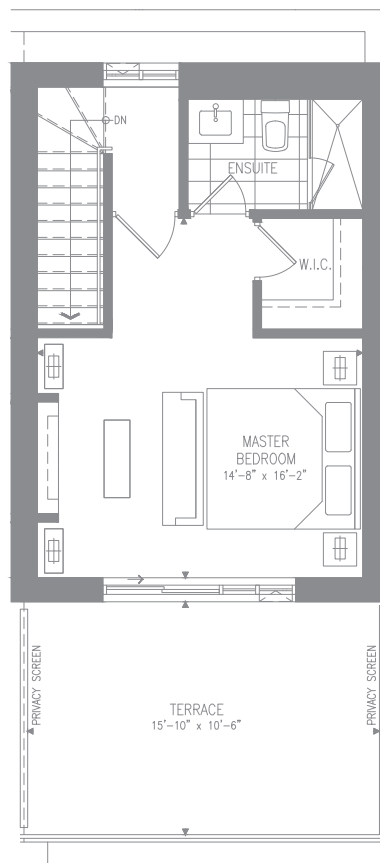

## JANE - 3BR

1798 SF | 292 SF OUTDOOR SPACE

### GROUND LEVEL

### FOURTH LEVEL

**ELGINEAST**  
AT BAYVIEW

Materials, specifications and floorplans are subject to change without notice. All renderings are artists' conception. All floorplans have approximate dimensions. Actual useable floor space may vary from the stated floor area. E. & O.E. Balcony depths vary depending on floor level locations.