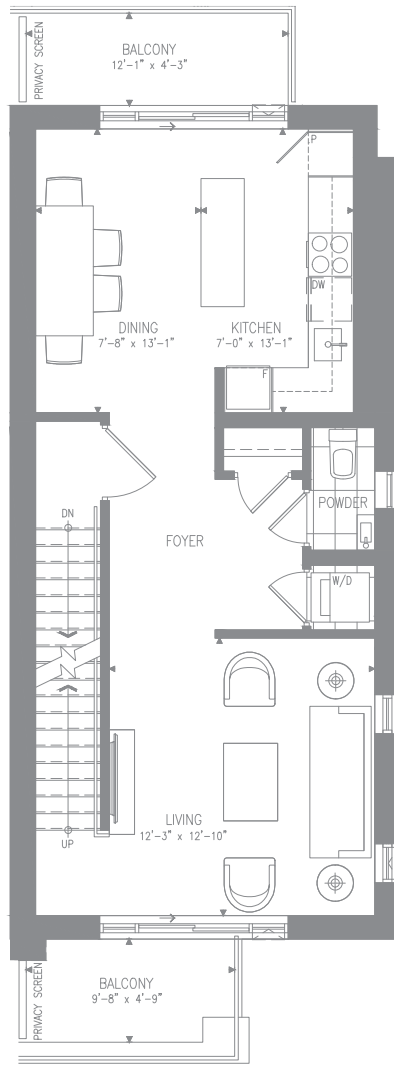

SECOND LEVEL