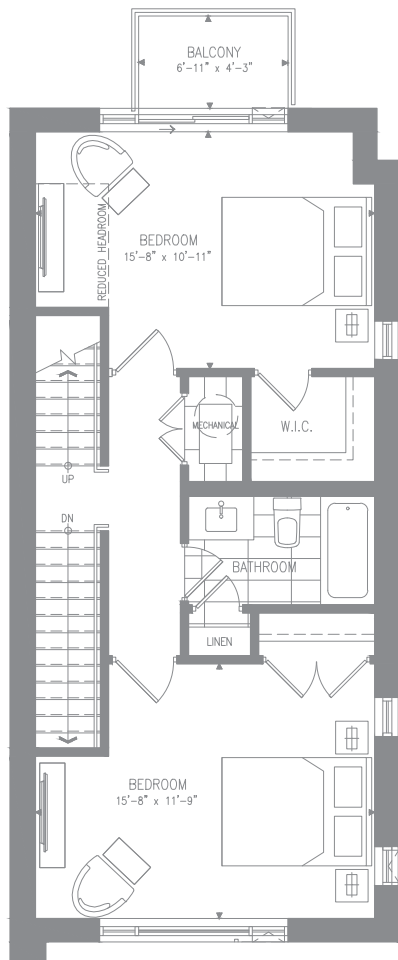

## JANE - 3BR

1798 SF | 292 SF OUTDOOR SPACE

### GROUND LEVEL

### FOURTH LEVEL

**ELGINEAST**  
AT BAYVIEW

Materials, specifications and floorplans are subject to change without notice. All renderings are artists' conception. All floorplans have approximate dimensions. Actual useable floor space may vary from the stated floor area. E. & O.E. Balcony depths vary depending on floor level locations.