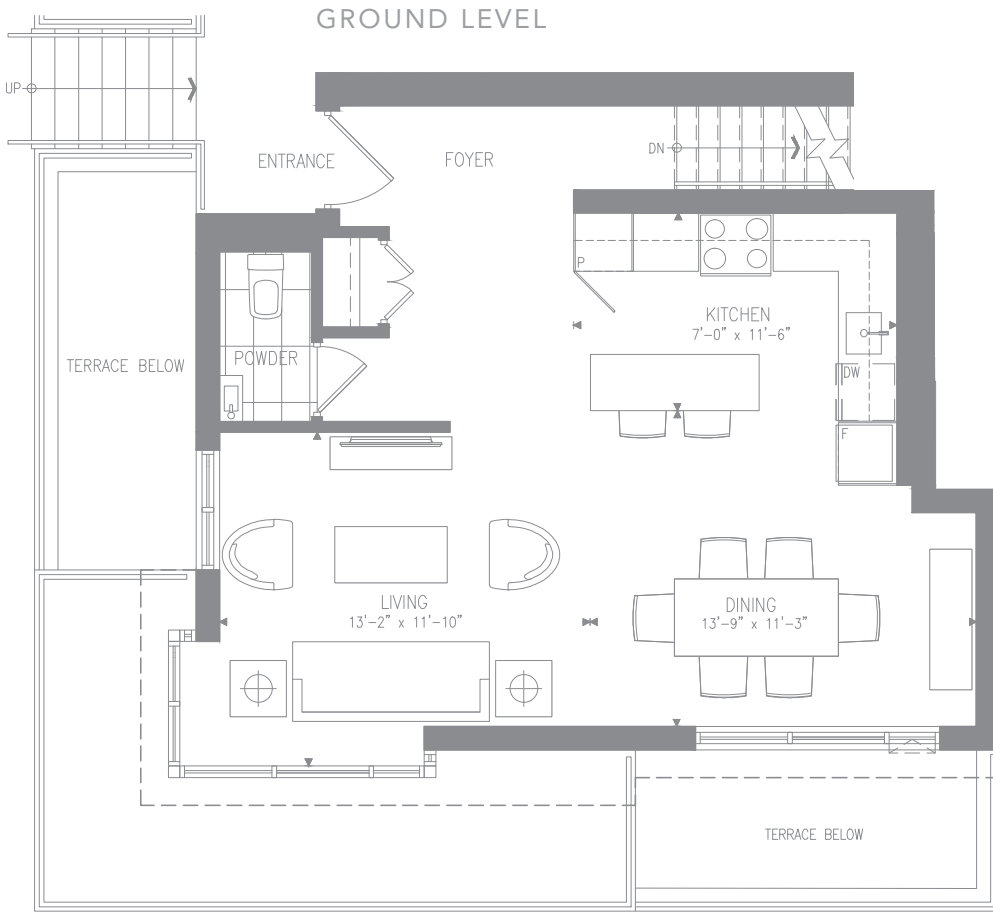

# JEREMIAH - 3BR

1356 SF | 126 SF OUTDOOR SPACE

Lower Level