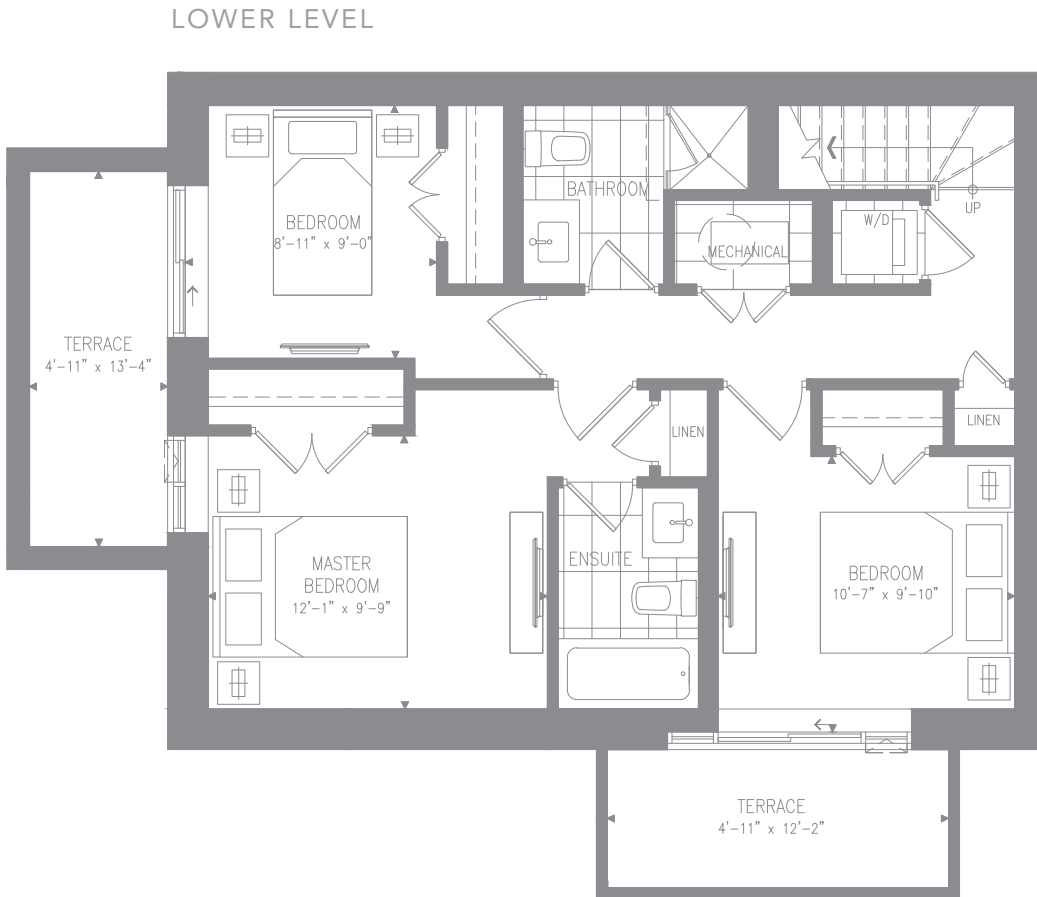

# JEREMIAH - 3BR

1356 SF | 126 SF OUTDOOR SPACE

Lower Level