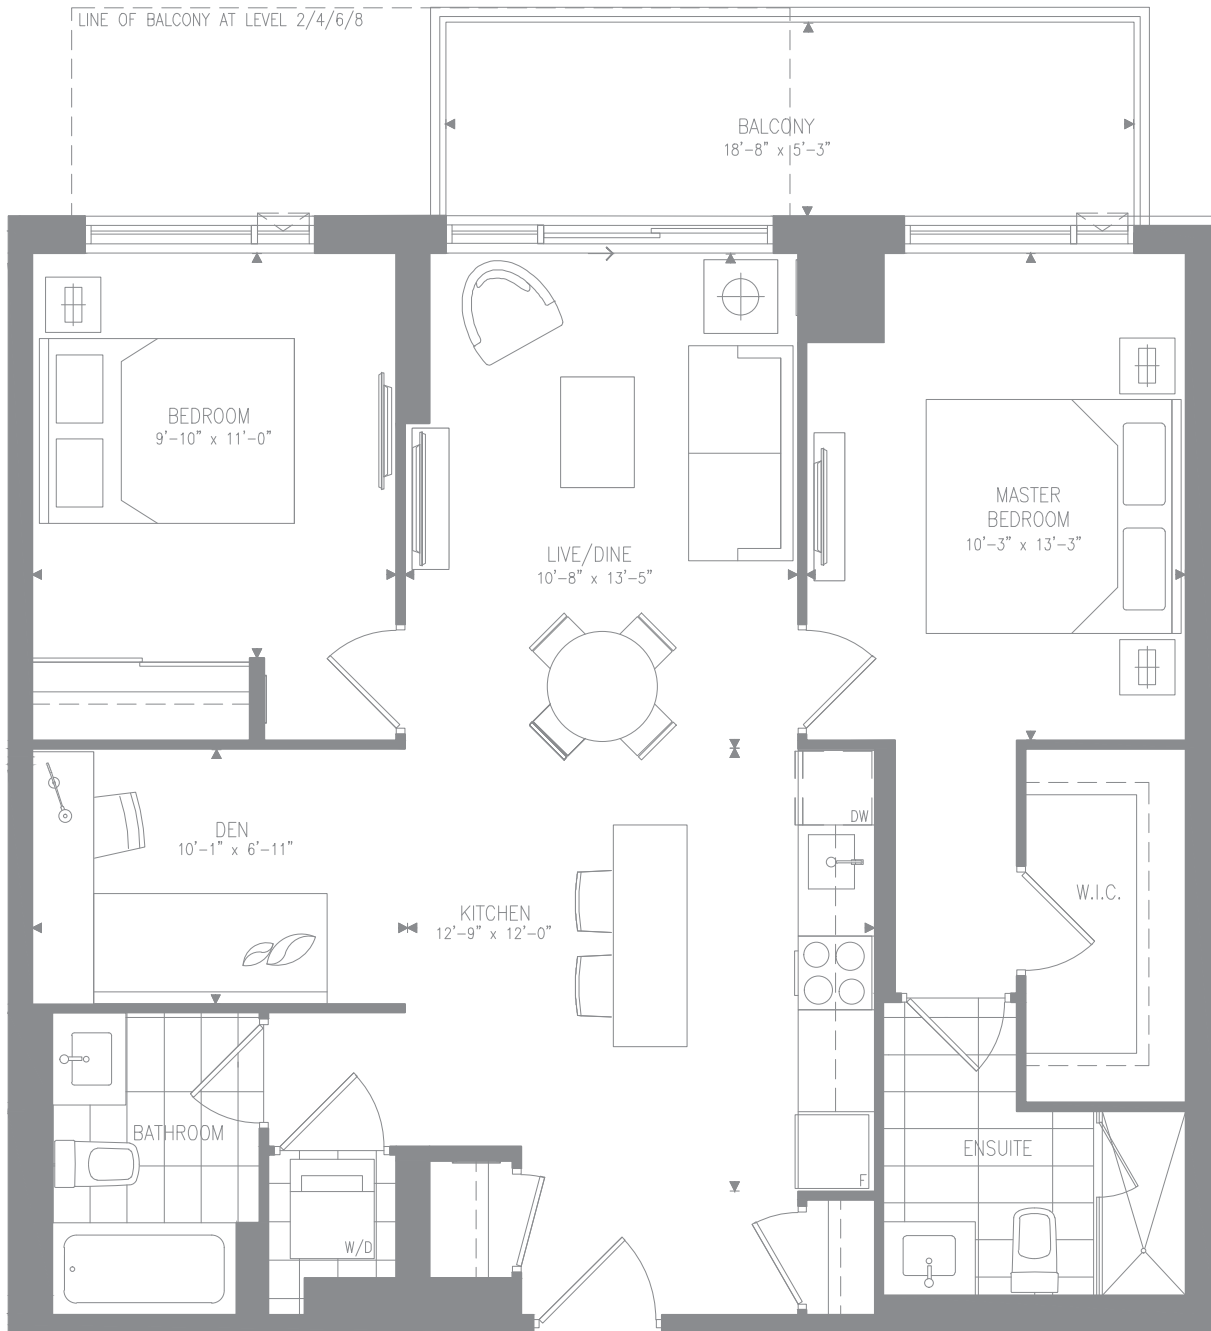

# MADISON B - 2BR+D

972 SF | 98 SF OUTDOOR SPACE | LEVEL 2-8

Building A - Level 3/5/7

Building A - Level 2/4/6/8

**ELGINEAST**  
AT BAYVIEW

Materials, specifications and floorplans are subject to change without notice. All renderings are artists' conception. All floorplans have approximate dimensions. Actual useable floor space may vary from the stated floor area. E. & O.E. Balcony depths vary depending on floor level locations.