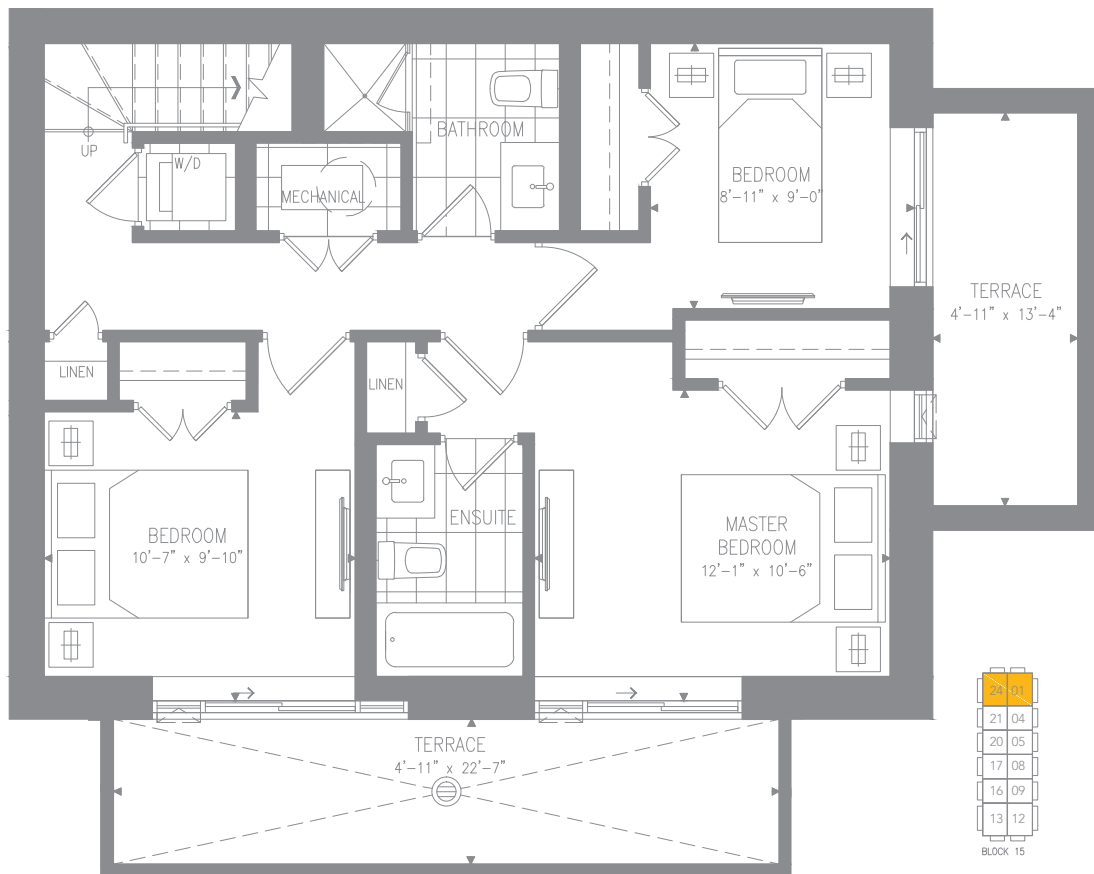

NOAH - 3BR

1296 SF | 231 SF OUTDOOR SPACE

GROUND LEVEL

LOWER LEVEL

BLOCK 15

BLOCK 12a

BLOCK 12b

BLOCK 11

BLOCK 14

BLOCK 10

BLOCK 9

ELGINEAST
AT BAYVIEW

Materials, specifications and floorplans are subject to change without notice. All renderings are artists' conception. All floorplans have approximate dimensions. Actual useable floor space may vary from the stated floor area. E. & O.E. Balcony depths vary depending on floor level locations.

Lower Level

BLOCK 7

BLOCK 8