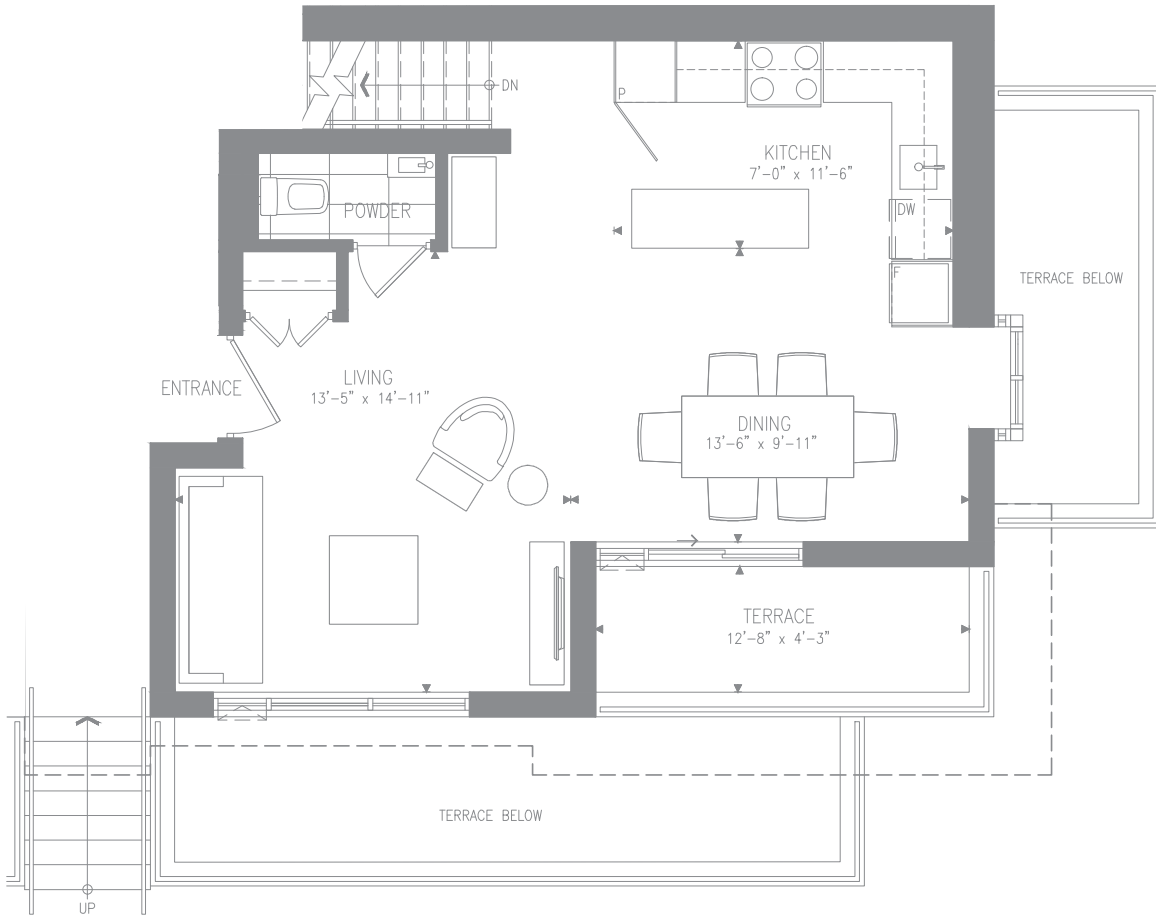

NOAH - 3BR

1296 SF | 231 SF OUTDOOR SPACE

GROUND LEVEL

LOWER LEVEL

BLOCK 15

BLOCK 12a

BLOCK 12b

BLOCK 11

BLOCK 14

BLOCK 10

BLOCK 9

ELGINEAST
AT BAYVIEW

Materials, specifications and floorplans are subject to change without notice. All renderings are artists' conception. All floorplans have approximate dimensions. Actual useable floor space may vary from the stated floor area. E. & O.E. Balcony depths vary depending on floor level locations.

Lower Level

BLOCK 7

BLOCK 8