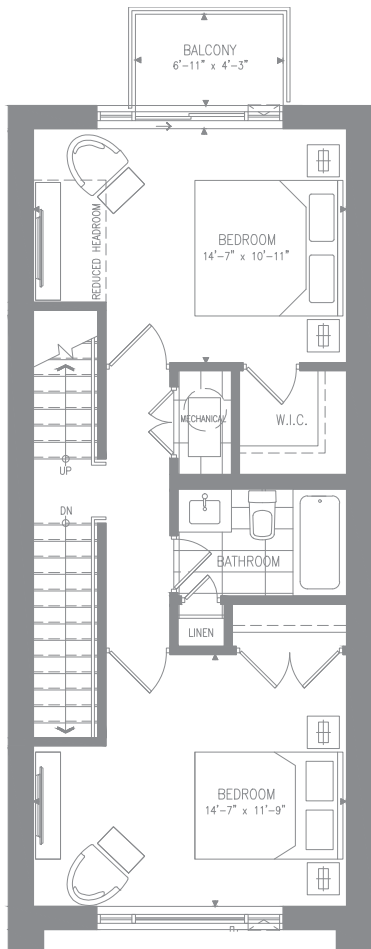

ROOFTOP TOWN COLLECTION

SOPHIA - 3BR

1672 SF | 289 SF OUTDOOR SPACE

GROUND LEVEL

SECOND LEVEL

THIRD LEVEL

FOURTH LEVEL

ELGINEAST
AT BAYVIEW

Materials, specifications and floorplans are subject to change without notice. All renderings are artists' conception. All floorplans have approximate dimensions. Actual useable floor space may vary from the stated floor area. E. & O.E. Balcony depths vary depending on floor level locations.