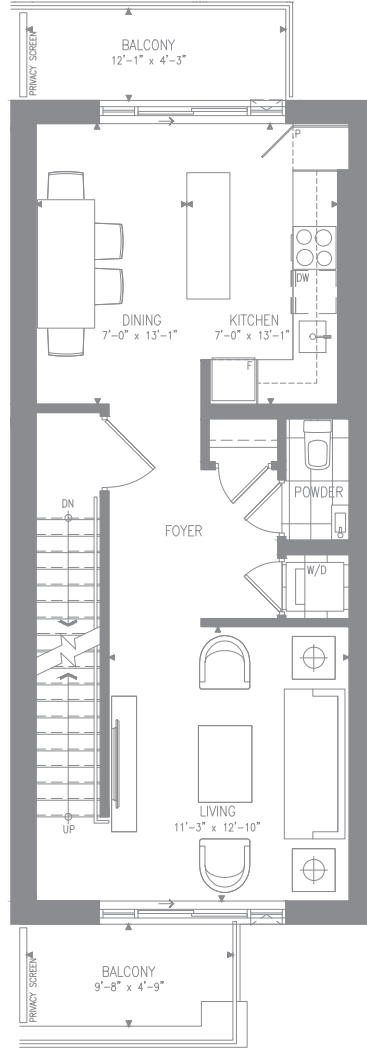

ROOFTOP TOWN COLLECTION

SOPHIA - 3BR

1672 SF | 289 SF OUTDOOR SPACE

GROUND LEVEL

SECOND LEVEL

THIRD LEVEL

FOURTH LEVEL

ELGINEAST
AT BAYVIEW

Materials, specifications and floorplans are subject to change without notice. All renderings are artists' conception. All floorplans have approximate dimensions. Actual useable floor space may vary from the stated floor area. E. & O.E. Balcony depths vary depending on floor level locations.