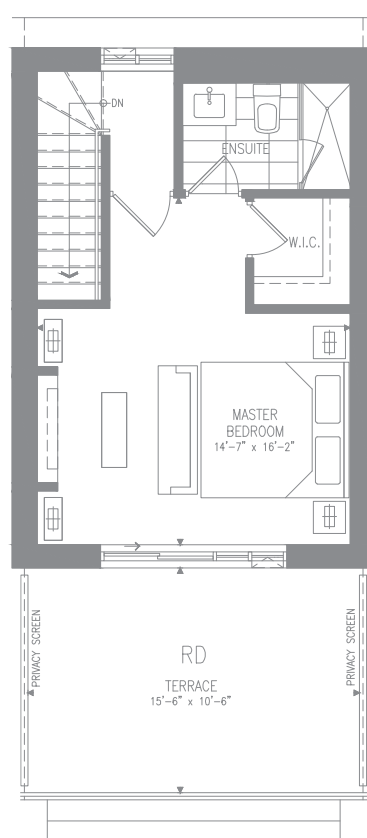

ROOFTOP TOWN COLLECTION

SOPHIA - 3BR

1672 SF | 289 SF OUTDOOR SPACE

GROUND LEVEL

SECOND LEVEL

THIRD LEVEL

FOURTH LEVEL

ELGINEAST
AT BAYVIEW

Materials, specifications and floorplans are subject to change without notice. All renderings are artists' conception. All floorplans have approximate dimensions. Actual useable floor space may vary from the stated floor area. E. & O.E. Balcony depths vary depending on floor level locations.