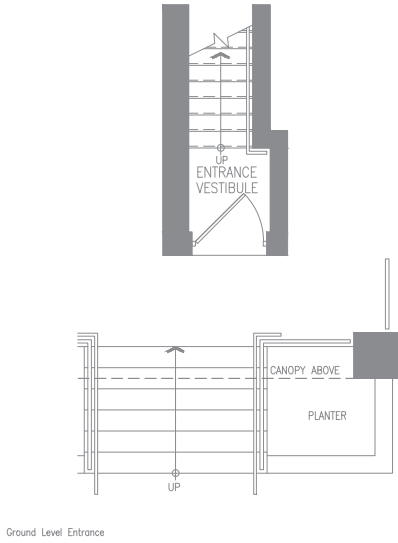

ROOFTOP TOWN COLLECTION

SOPHIA - 3BR

1672 SF | 289 SF OUTDOOR SPACE

GROUND LEVEL

SECOND LEVEL

THIRD LEVEL

FOURTH LEVEL

ELGINEAST
AT BAYVIEW

Materials, specifications and floorplans are subject to change without notice. All renderings are artists' conception. All floorplans have approximate dimensions. Actual useable floor space may vary from the stated floor area. E. & O.E. Balcony depths vary depending on floor level locations.