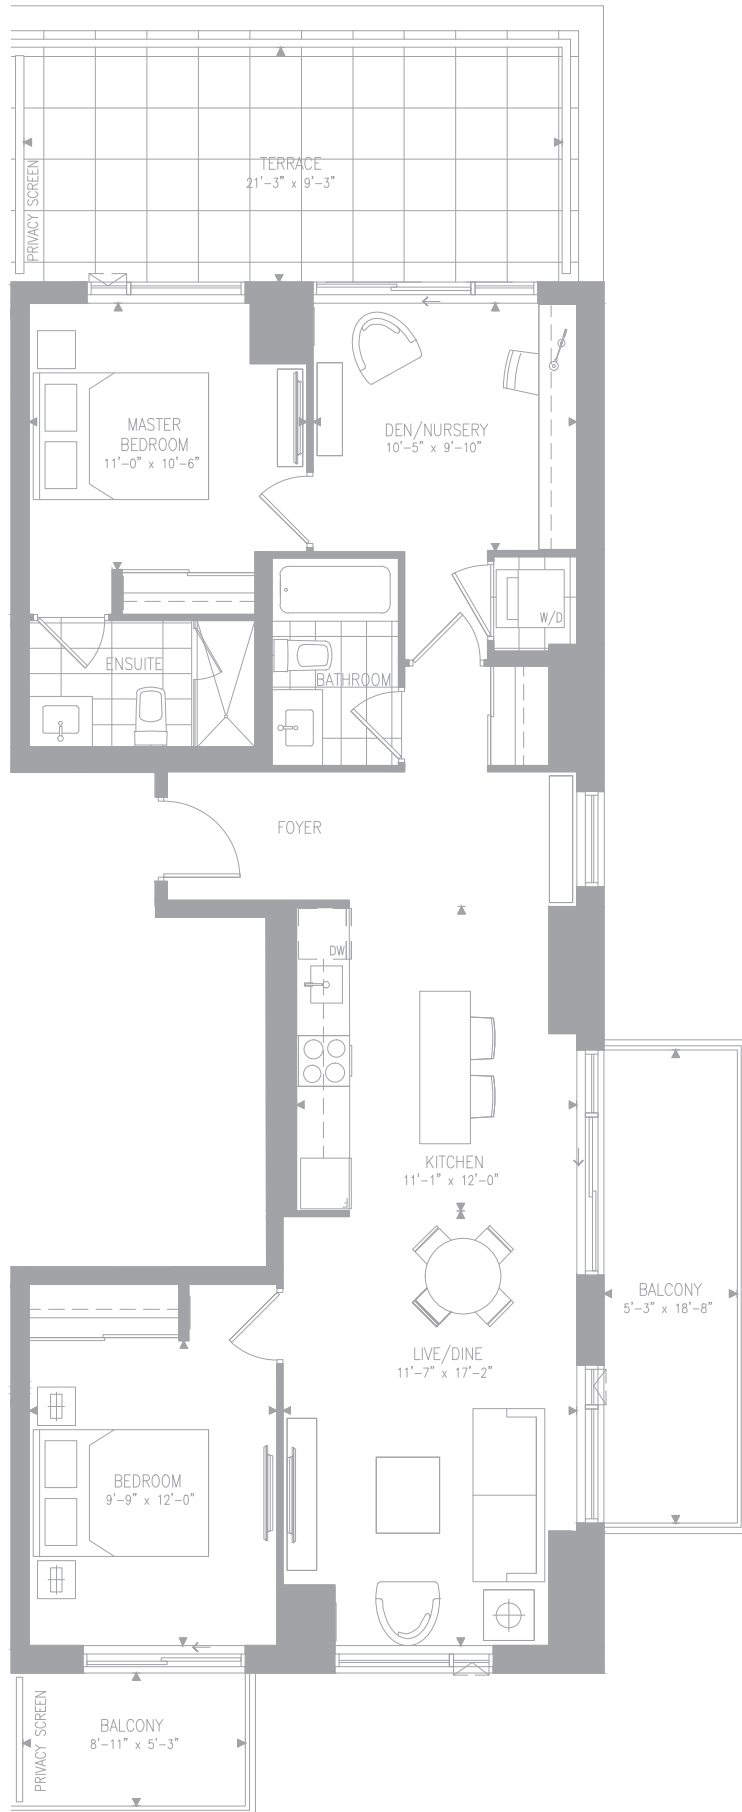

ABIGAIL - 2BR+D

1102 SF | 363 SF OUTDOOR SPACE | LEVEL 9

04	05	06	07	08
02	01	21	19	18
03	20	17	16	15
			14	13
			12	11
				10

Building A - Level 9