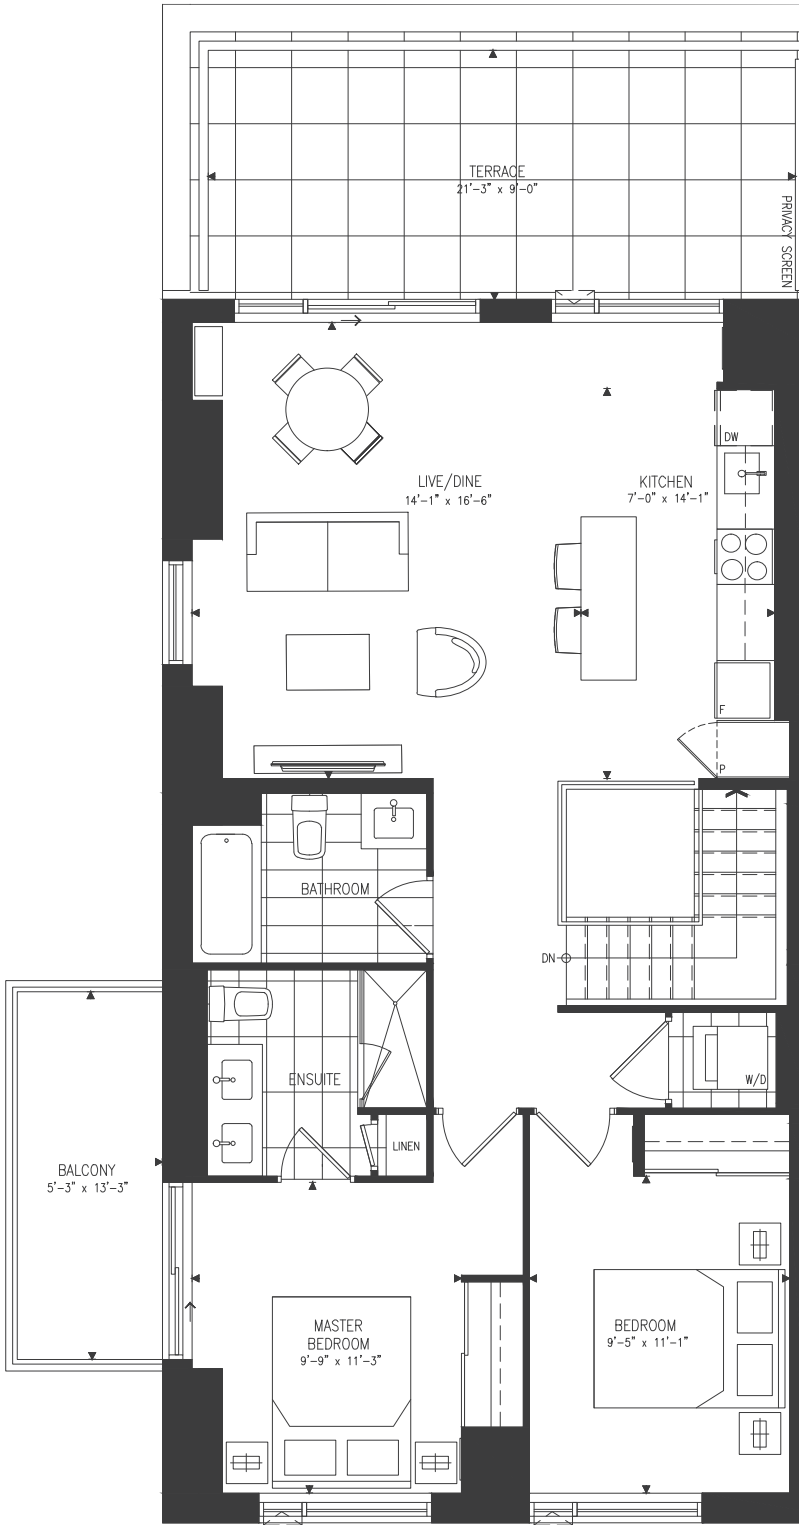

ARIA - D

2 BEDROOMS

1155 SF

283 SF OUTDOOR SPACE
LEVEL 10

Level 9

Building A - Level 10

Building A - Level 9

Materials, specifications and floorplans are subject to change without notice. All renderings are artists' conception. All floorplans have approximate dimensions. Actual useable floor space may vary from the stated floor area. E. & O.E. Balcony depths vary depending on floor level locations.