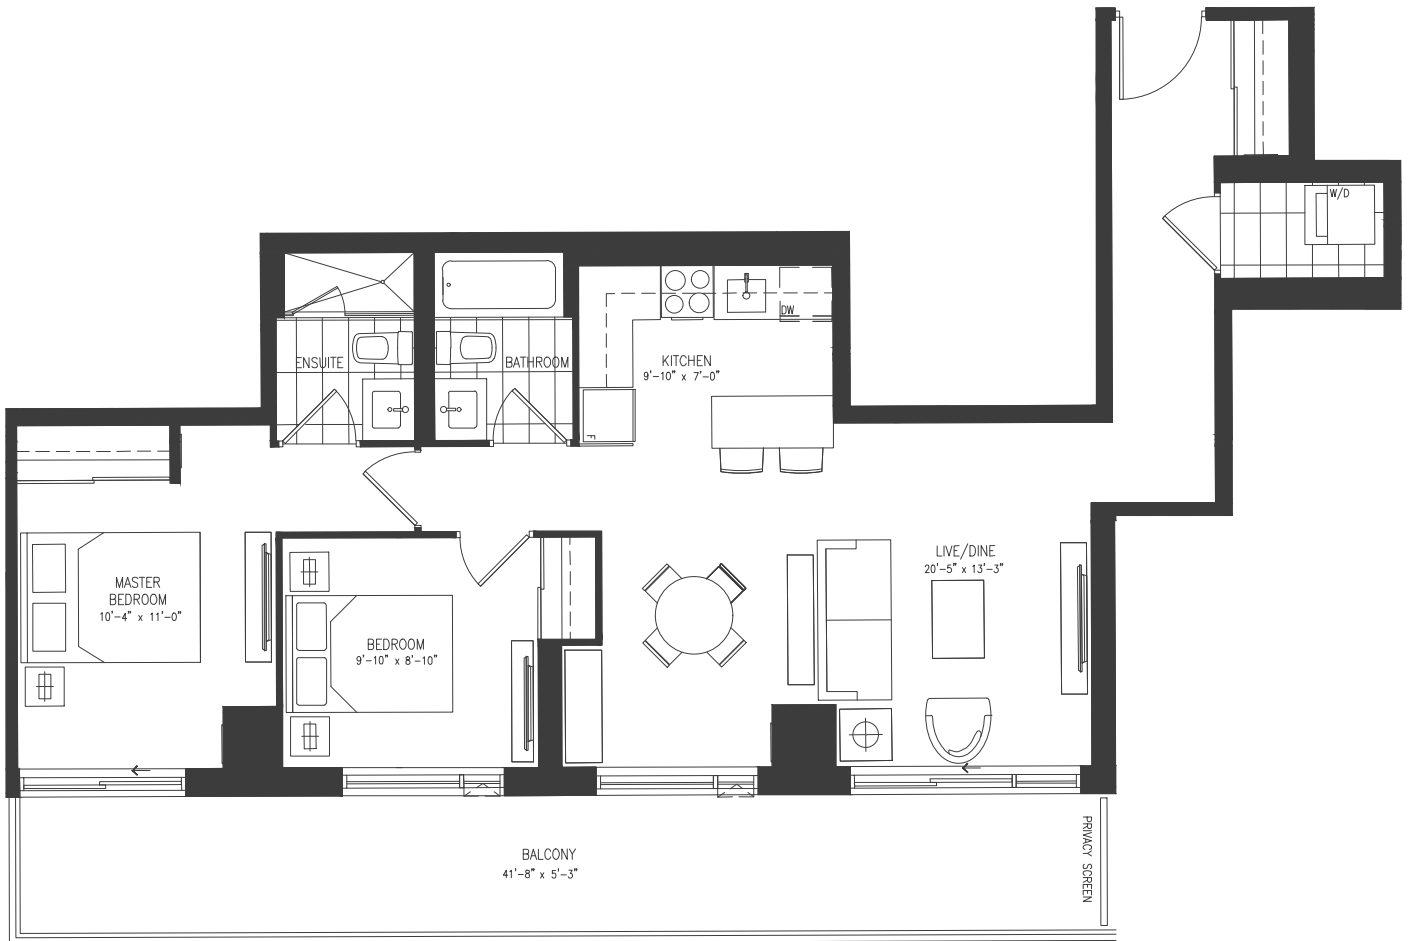

COOPER

2 BEDROOM

938 SF

219 SF OUTDOOR SPACE
LEVEL 9

Building A - Level 9

Materials, specifications and floorplans are subject to change without notice. All renderings are artists' conception. All floorplans have approximate dimensions. Actual useable floor space may vary from the stated floor area. E. & O.E. Balcony depths vary depending on floor level locations.