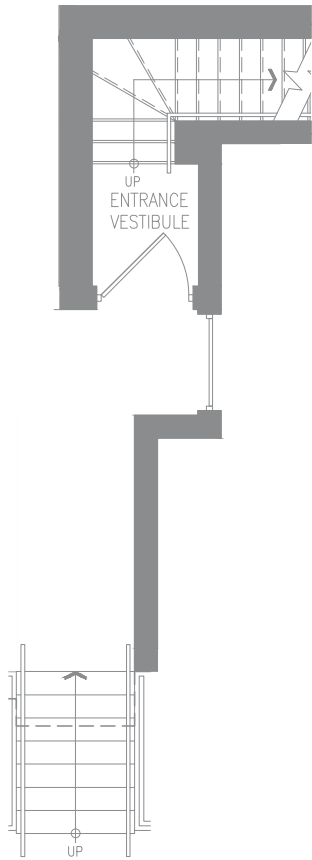

ROOFTOP TOWN COLLECTION GRAYSON - 2BR

1268 SF | 364 SF OUTDOOR SPACE

GROUND LEVEL

SECOND LEVEL

THIRD LEVEL

ROOF LEVEL

Second Level