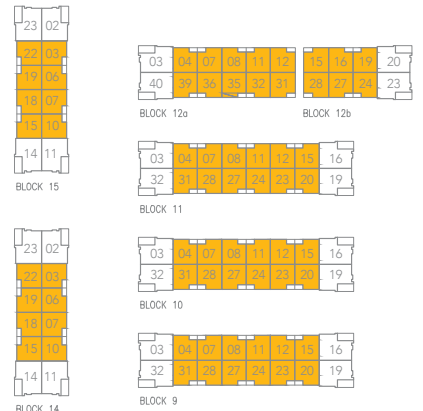

ROOFTOP TOWN COLLECTION GRAYSON - 2BR

1268 SF | 364 SF OUTDOOR SPACE

GROUND LEVEL

SECOND LEVEL

THIRD LEVEL

ROOF LEVEL

Second Level