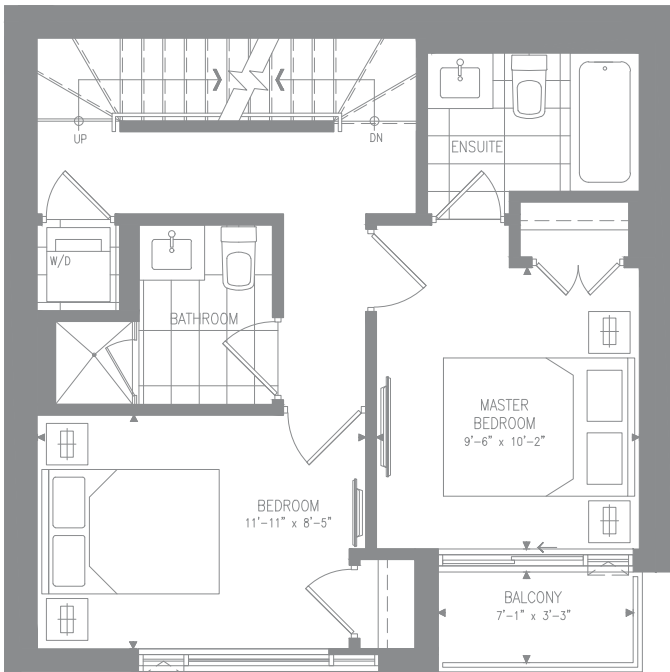

ROOFTOP TOWN COLLECTION GRAYSON - 2BR

1268 SF | 364 SF OUTDOOR SPACE

GROUND LEVEL

SECOND LEVEL

THIRD LEVEL

ROOF LEVEL

Second Level