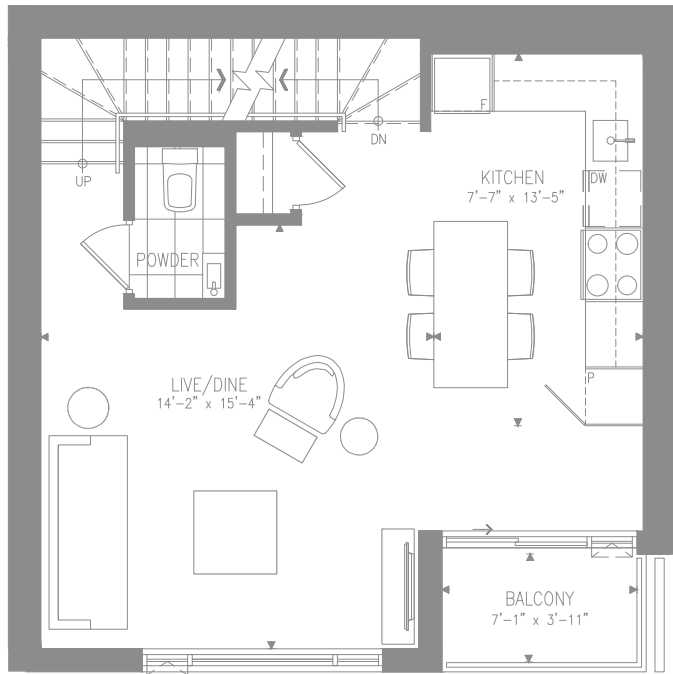

ROOFTOP TOWN COLLECTION GRAYSON - 2BR

1268 SF | 364 SF OUTDOOR SPACE

GROUND LEVEL

SECOND LEVEL

THIRD LEVEL

ROOF LEVEL

Second Level