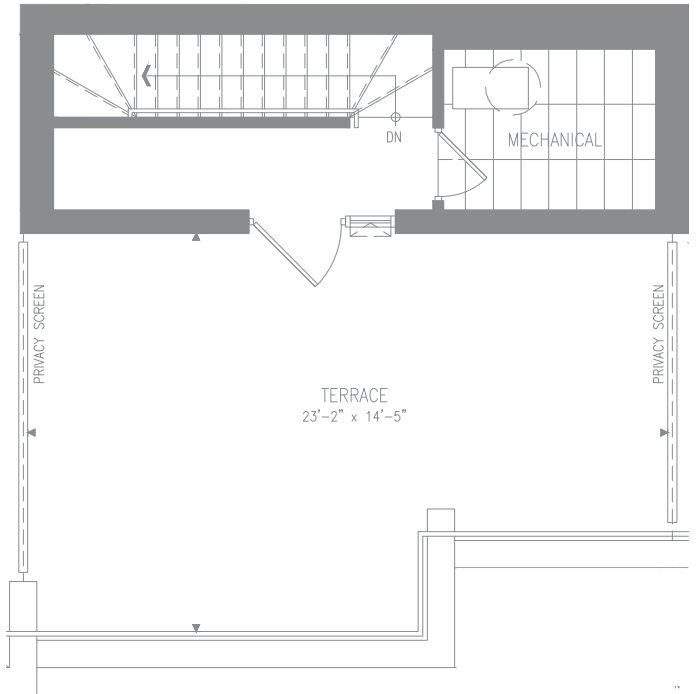

ROOFTOP TOWN COLLECTION GRAYSON - 2BR

1268 SF | 364 SF OUTDOOR SPACE

GROUND LEVEL

SECOND LEVEL

THIRD LEVEL

ROOF LEVEL

Second Level