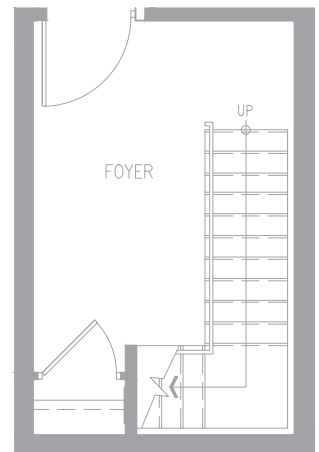

ALEXANDER B - 3BR

1449 SF | 480 SF OUTDOOR SPACE | LEVEL 10

Level 9

Building A - Level 10

Building A - Level 9

ELGINEAST
AT BAYVIEW

Materials, specifications and floorplans are subject to change without notice. All renderings are artists' conception. All floorplans have approximate dimensions. Actual useable floor space may vary from the stated floor area. E. & O.E. Balcony depths vary depending on floor level locations.