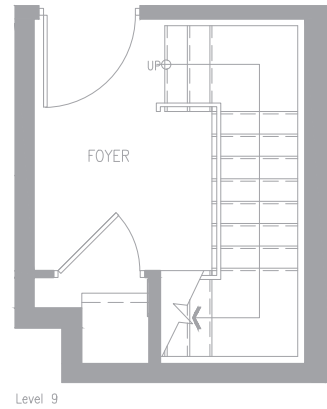

# ARIA A - 2BR

1064 SF | 257 SF OUTDOOR SPACE | LEVEL 10

Building A - Level 10

Building A - Level 9

**ELGINEAST**  
AT BAYVIEW

Materials, specifications and floorplans are subject to change without notice. All renderings are artists' conception. All floorplans have approximate dimensions. Actual useable floor space may vary from the stated floor area. E. & O.E. Balcony depths vary depending on floor level locations.