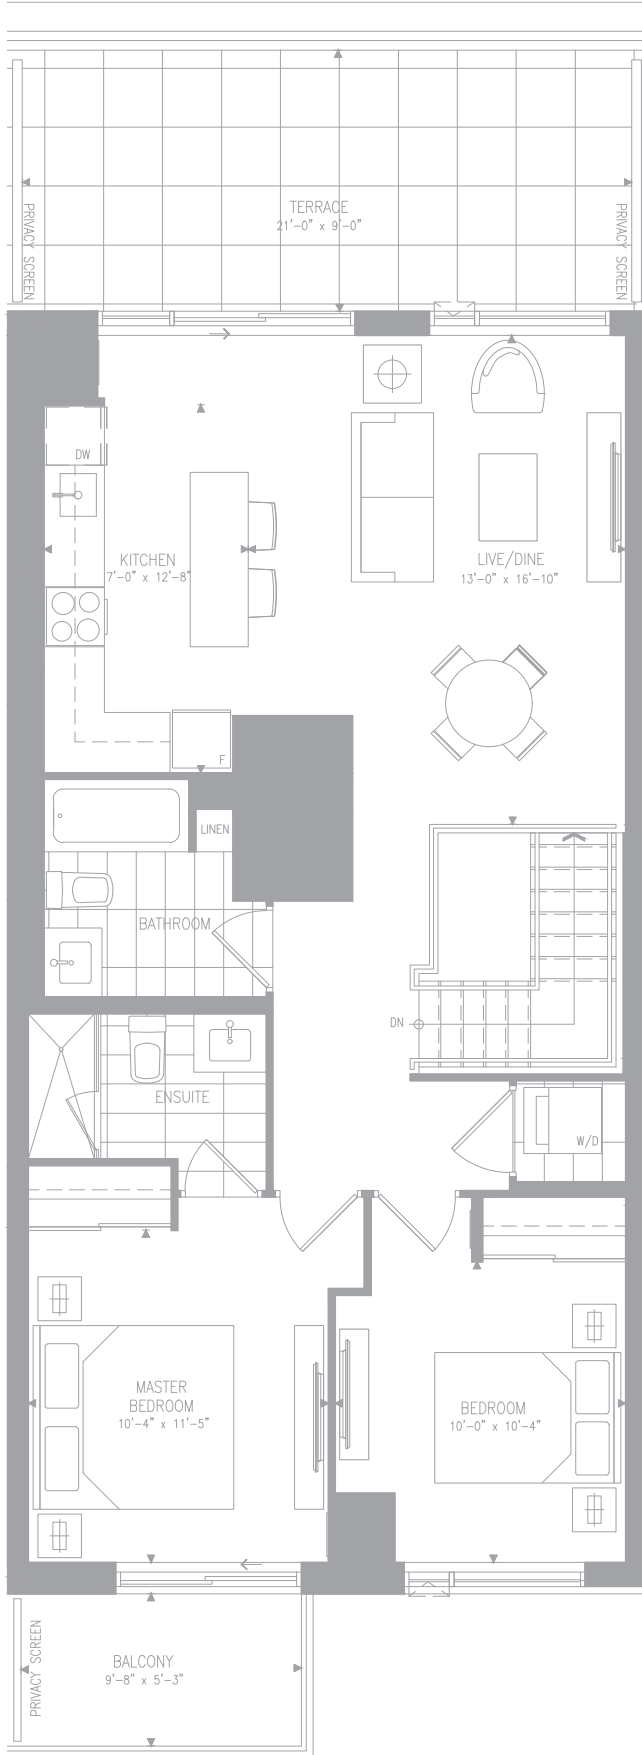

# ARIA A - 2BR

1064 SF | 257 SF OUTDOOR SPACE | LEVEL 10

Building A - Level 10

Building A - Level 9

**ELGINEAST**  
AT BAYVIEW

Materials, specifications and floorplans are subject to change without notice. All renderings are artists' conception. All floorplans have approximate dimensions. Actual useable floor space may vary from the stated floor area. E. & O.E. Balcony depths vary depending on floor level locations.