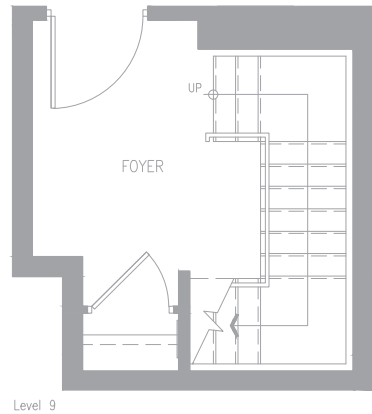

# ARIA C - 2BR

1096 SF | 313 SF OUTDOOR SPACE | LEVEL 10

Level 9

Building A - Level 10

Building A - Level 9

ELGINEAST  
AT BAYVIEW

Materials, specifications and floorplans are subject to change without notice. All renderings are artists' conception. All floorplans have approximate dimensions. Actual useable floor space may vary from the stated floor area. E. & O.E. Balcony depths vary depending on floor level locations.