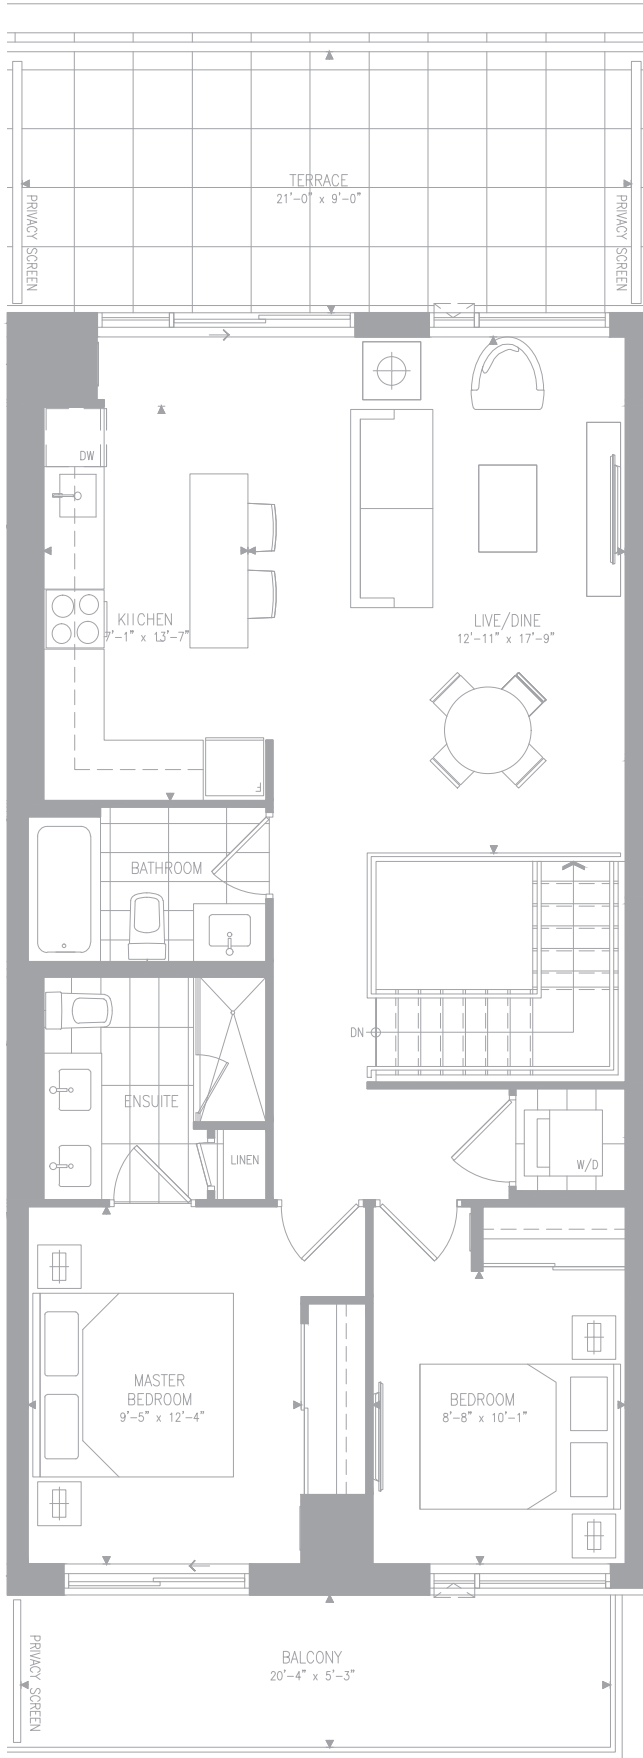

# ARIA C - 2BR

1096 SF | 313 SF OUTDOOR SPACE | LEVEL 10

Level 9

Building A - Level 10

Building A - Level 9

ELGINEAST  
AT BAYVIEW

Materials, specifications and floorplans are subject to change without notice. All renderings are artists' conception. All floorplans have approximate dimensions. Actual useable floor space may vary from the stated floor area. E. & O.E. Balcony depths vary depending on floor level locations.