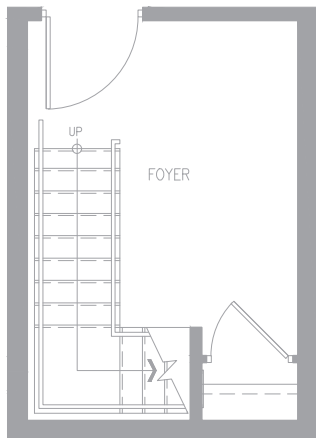

ARIA E - 2BR

1176 SF | 311 SF OUTDOOR SPACE | LEVEL 10

Building A - Level 9

Building A - Level 10

Building A - Level 9