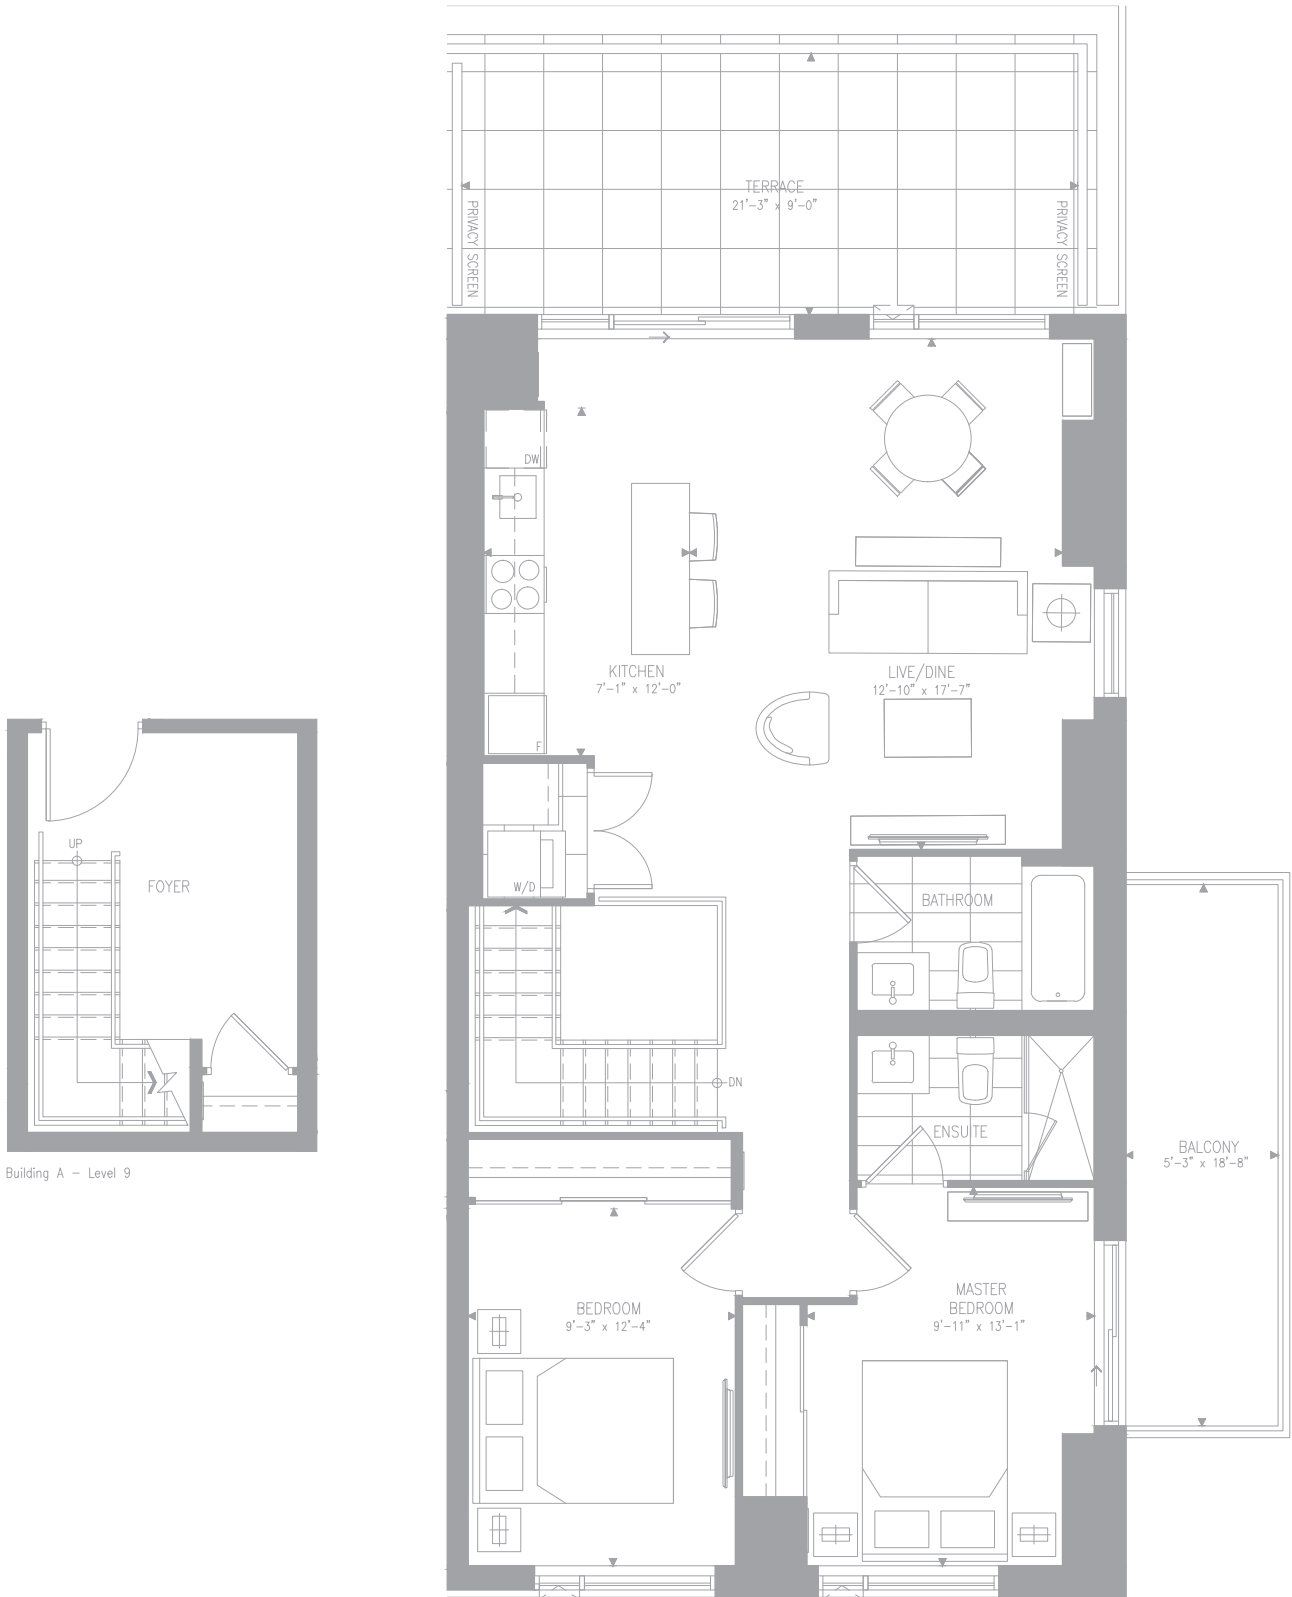

ARIA E - 2BR

1176 SF | 311 SF OUTDOOR SPACE | LEVEL 10

Building A - Level 9

Building A - Level 10

Building A - Level 9