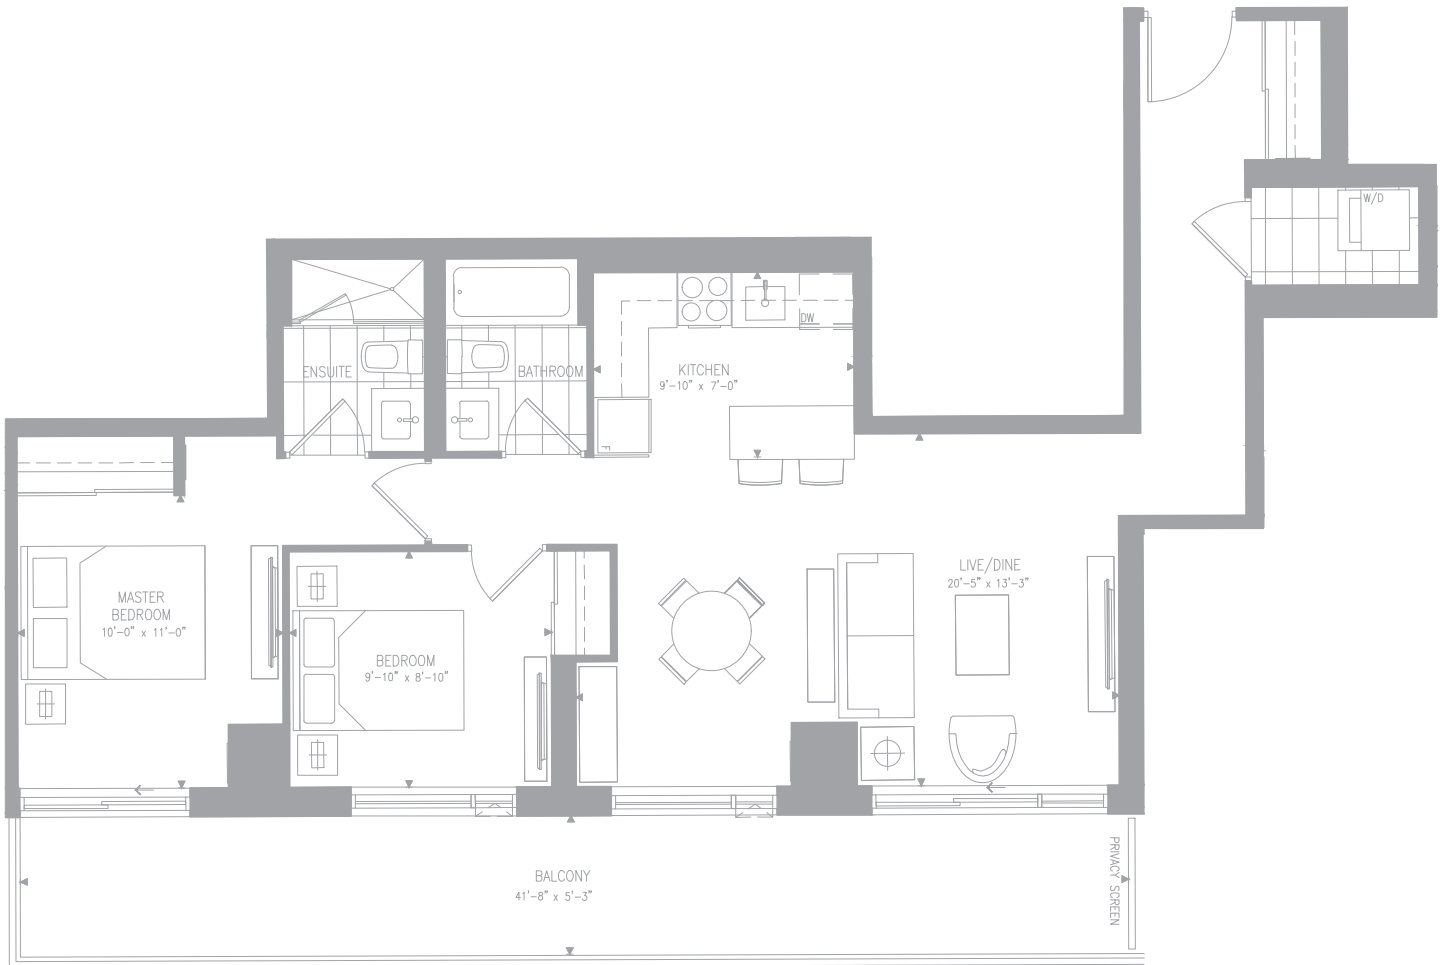

COOPER - 2BR

931 SF | 219 SF OUTDOOR SPACE | LEVEL 9

Building A - Level 9