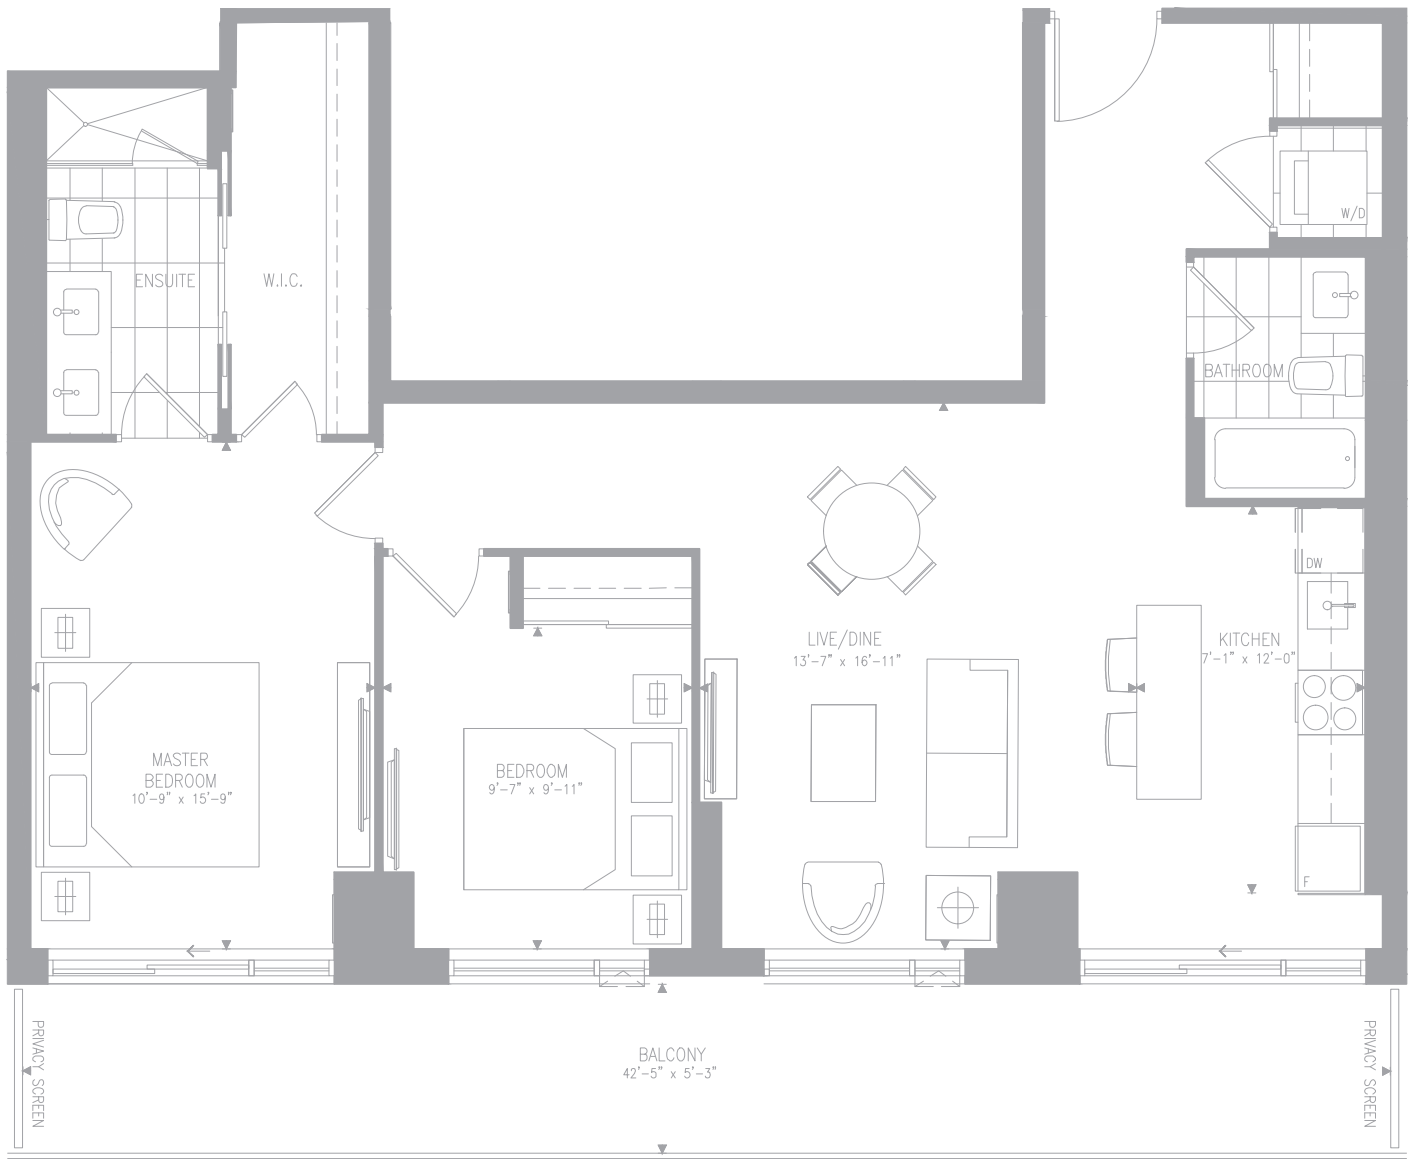

# LILA - 2BR

1047 SF | 224 SF OUTDOOR SPACE | LEVEL 9

Building A - Level 9