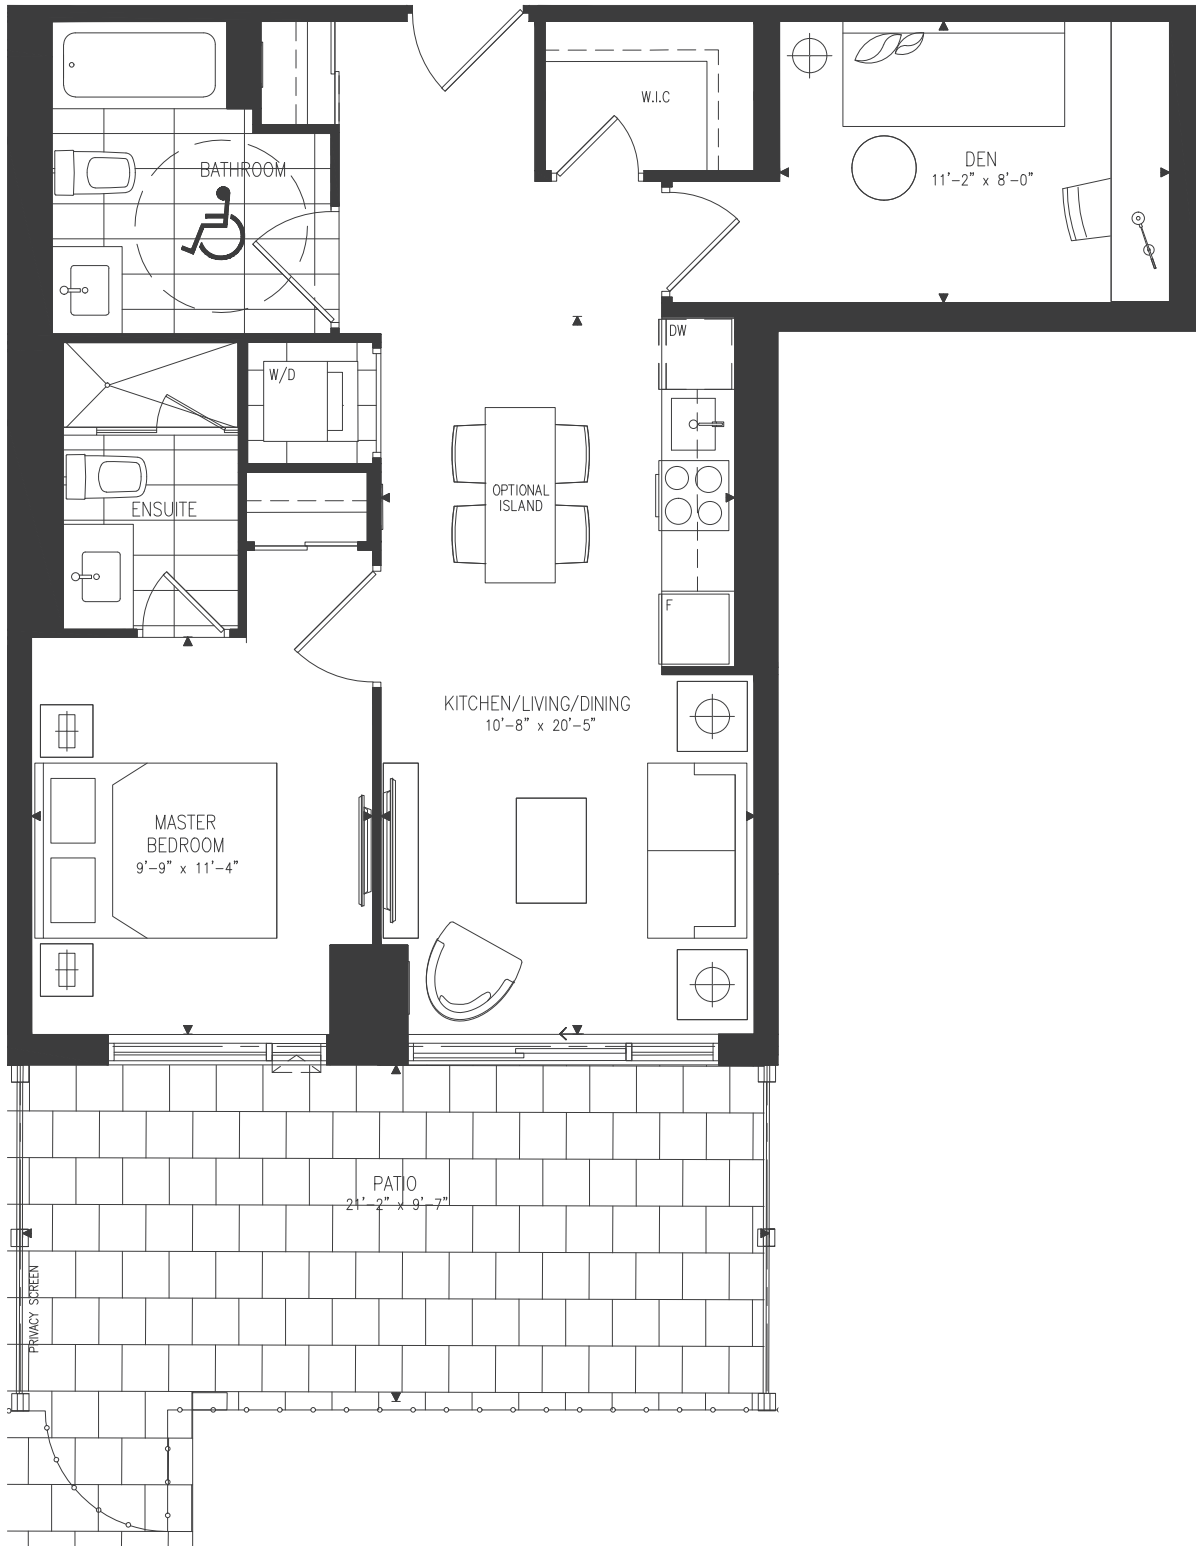

JADE PATIO

1 BEDROOM + DEN

774 SF

205 SF OUTDOOR SPACE

Materials, specifications and floorplans are subject to change without notice. All renderings are artists' conception. All floorplans have approximate dimensions. Actual useable floor space may vary from the stated floor area. E. & O.E. Balcony depths vary depending on floor level locations.