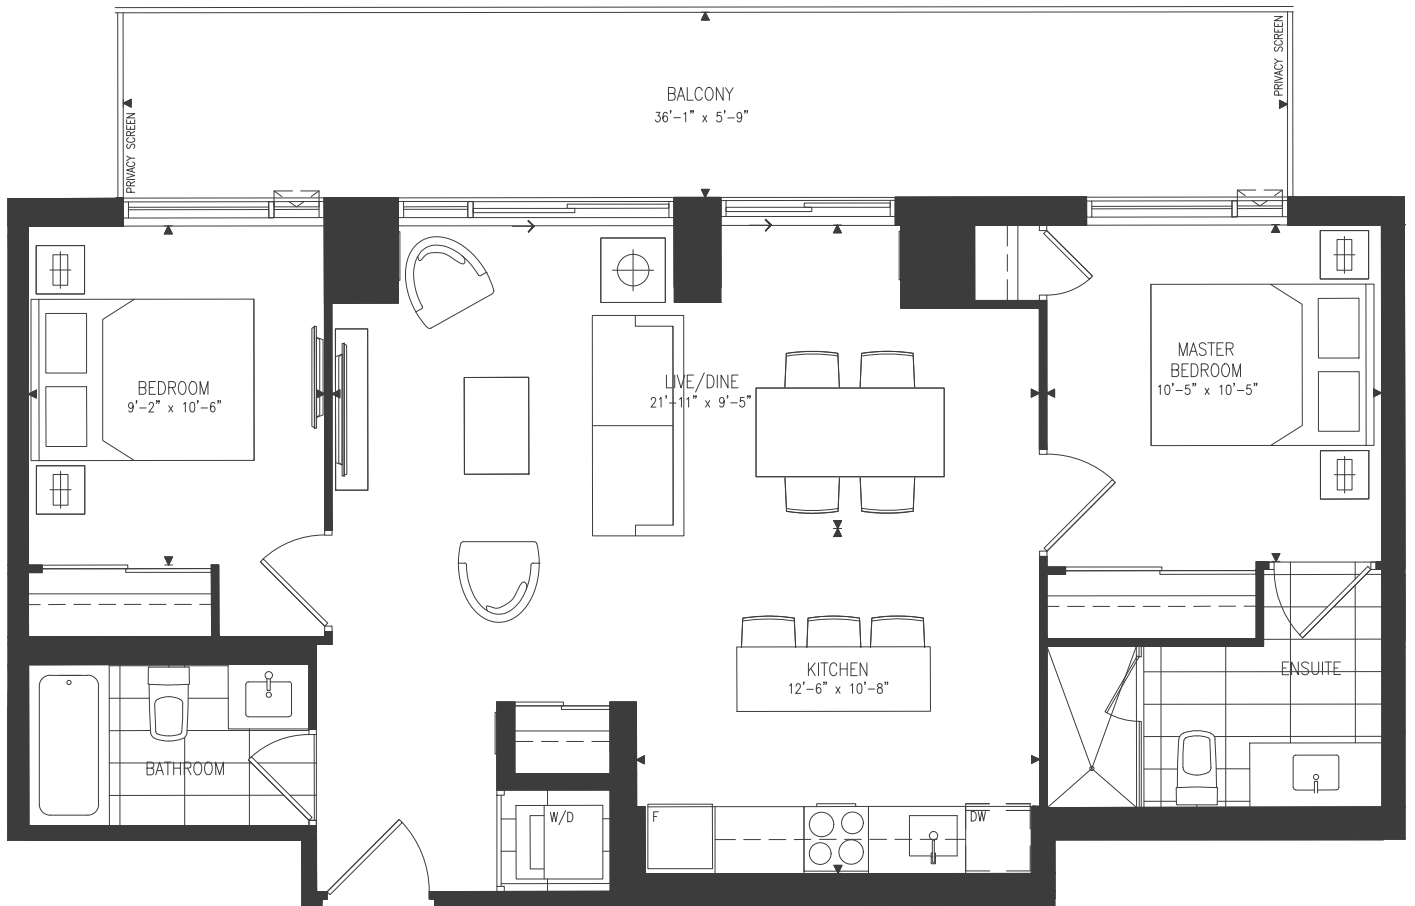

THOMAS A

2 BEDROOM

908 SF

214 SF OUTDOOR SPACE

Building B - Level 10

Building B - Level 9

Materials, specifications and floorplans are subject to change without notice. All renderings are artists' conception. All floorplans have approximate dimensions. Actual useable floor space may vary from the stated floor area. E. & O.E. Balcony depths vary depending on floor level locations.