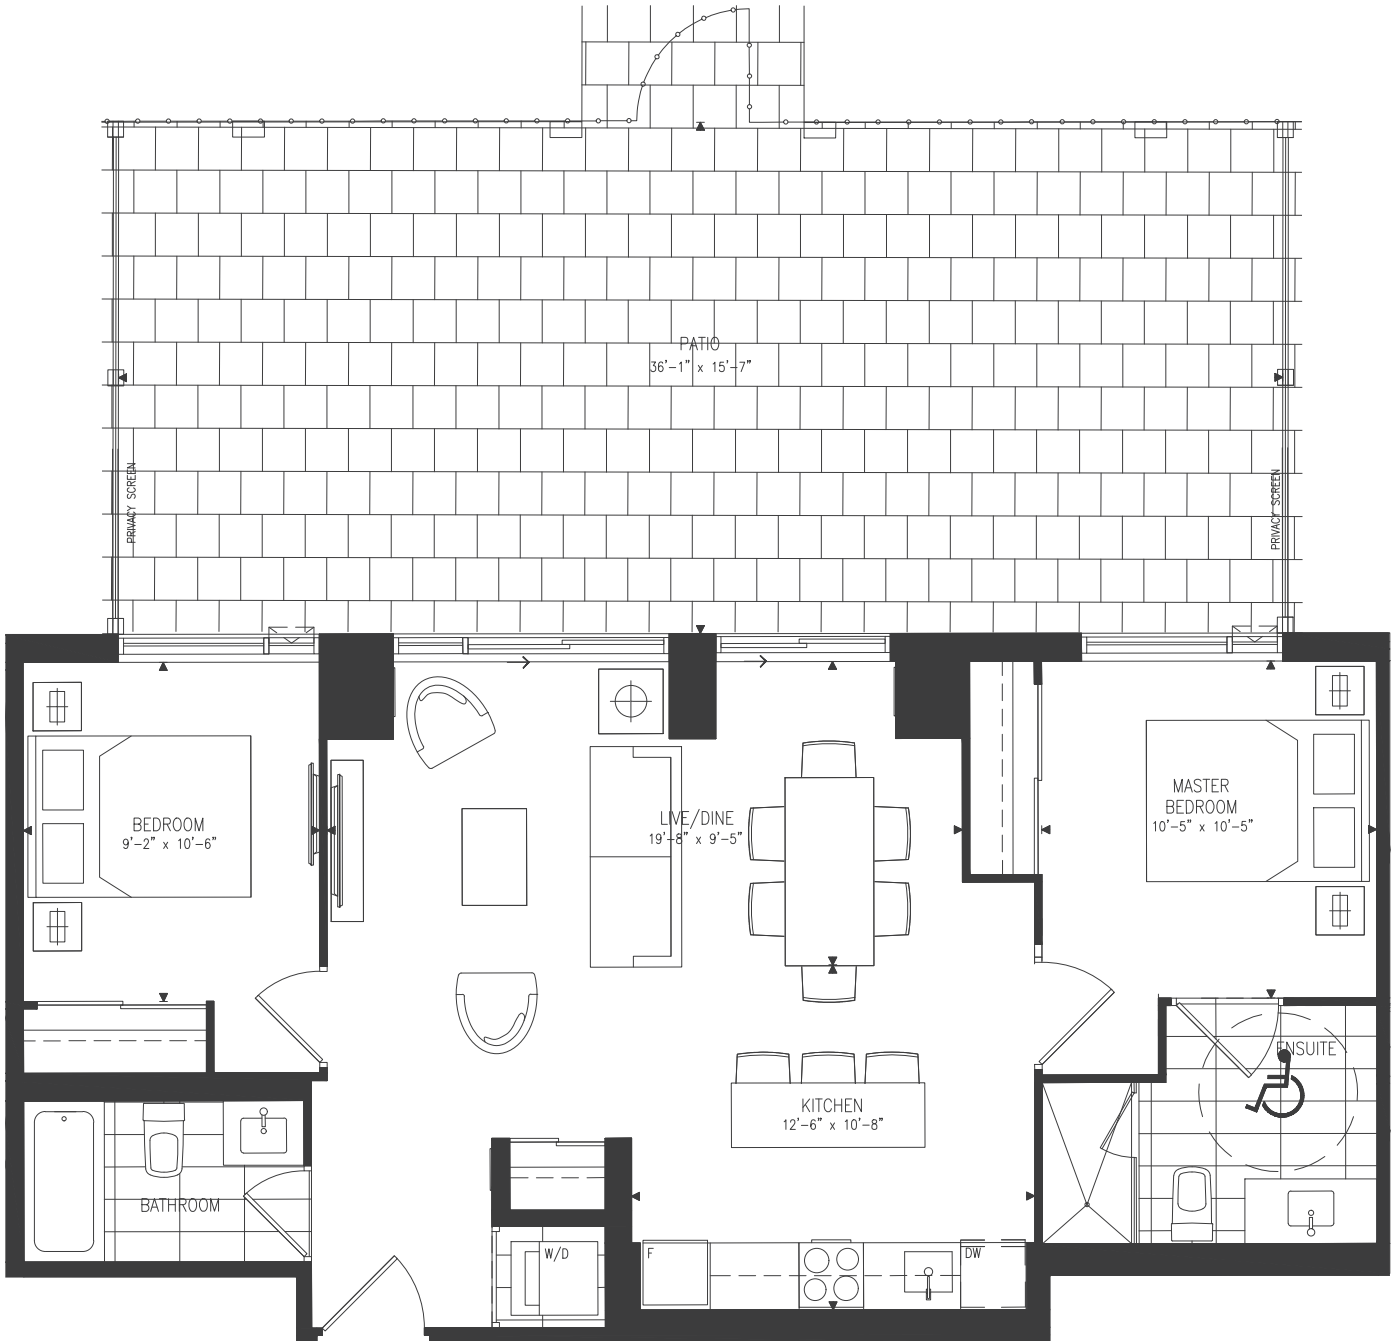

# THOMAS B PATIO

2 BEDROOM

908 SF

576 SF OUTDOOR SPACE

Materials, specifications and floorplans are subject to change without notice. All renderings are artists' conception. All floorplans have approximate dimensions. Actual useable floor space may vary from the stated floor area. E. & O.E. Balcony depths vary depending on floor level locations.