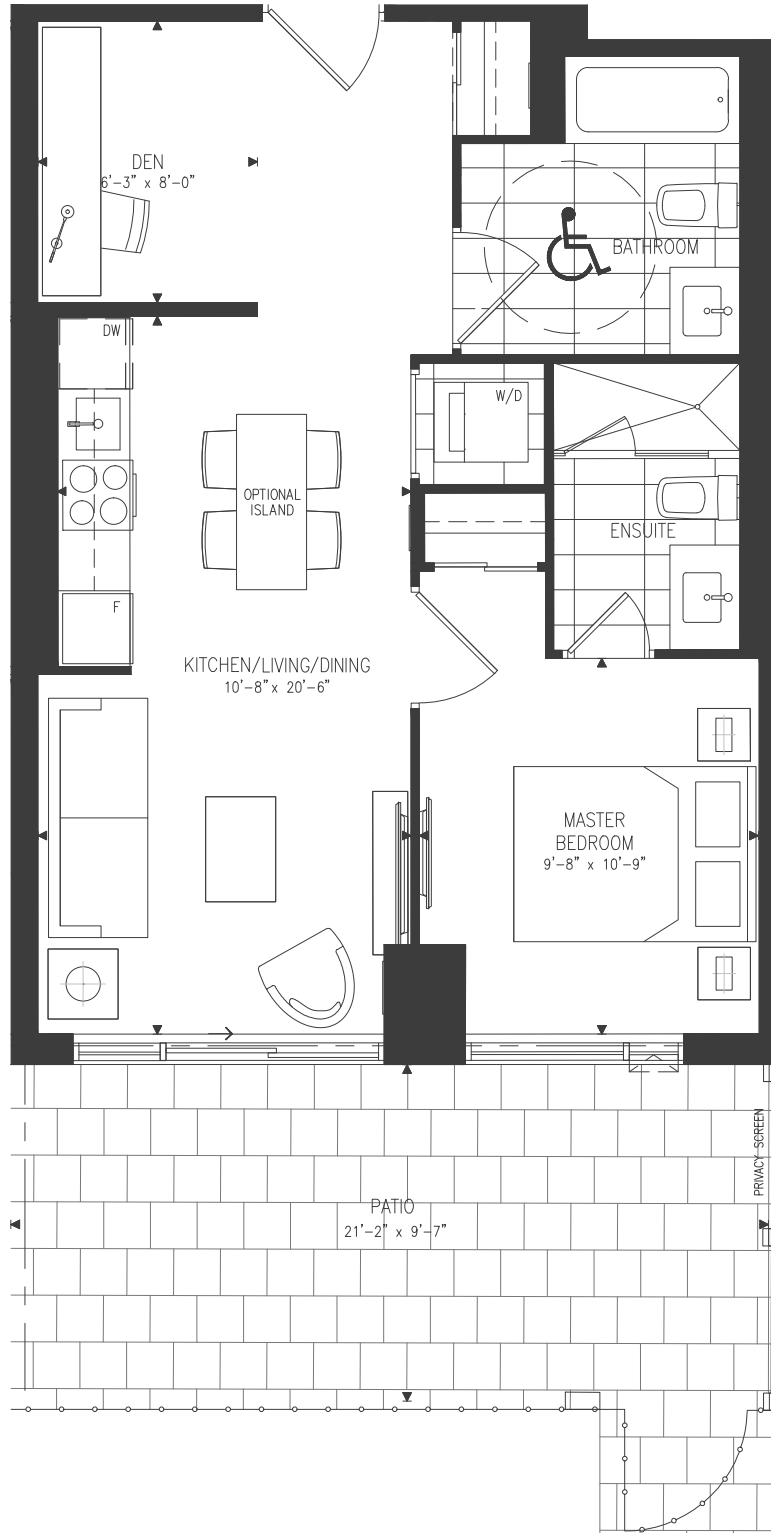

# ZOEY PATIO

1 BEDROOM + DEN

646 SF

222 SF OUTDOOR SPACE

Materials, specifications and floorplans are subject to change without notice. All renderings are artists' conception. All floorplans have approximate dimensions. Actual useable floor space may vary from the stated floor area. E. & O.E. Balcony depths vary depending on floor level locations.