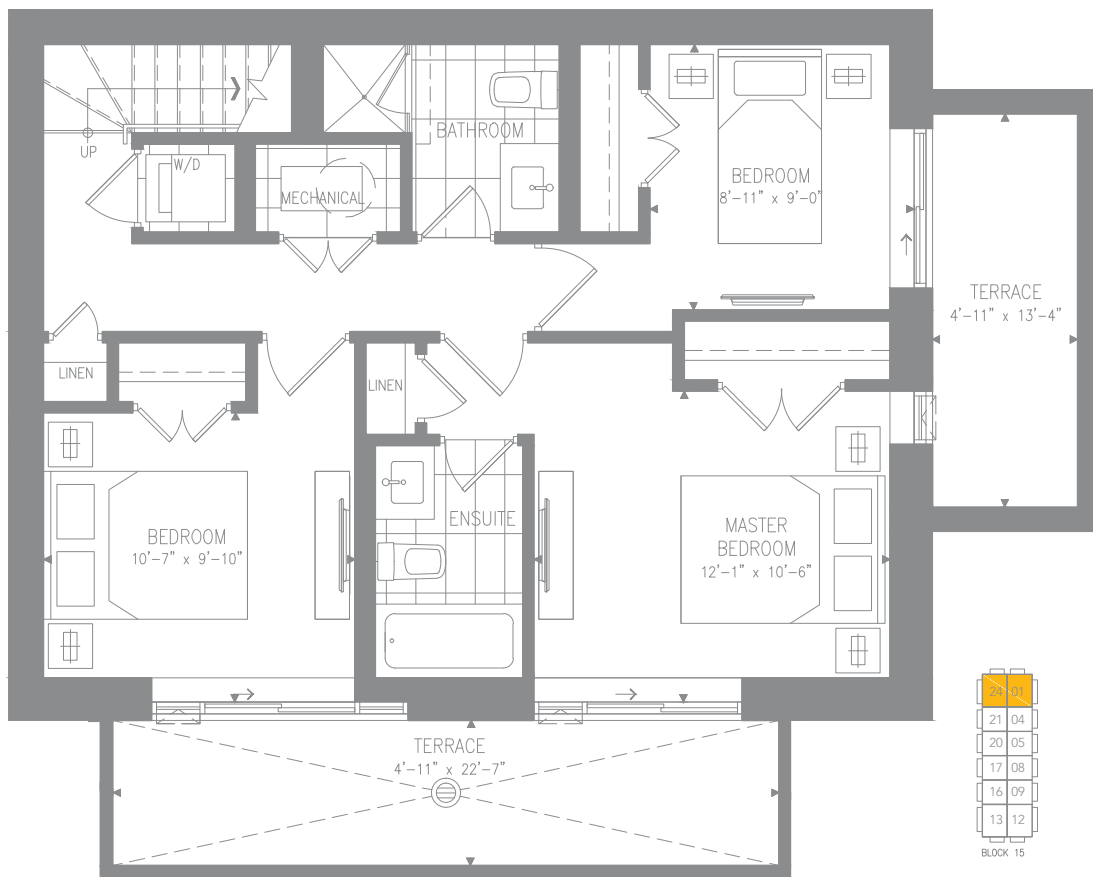

NOAH - 3BR

1296 SF | 231 SF OUTDOOR SPACE

GROUND LEVEL

LOWER LEVEL

BLOCK 15

BLOCK 12a

BLOCK 12b

BLOCK 11

BLOCK 14

BLOCK 10

BLOCK 9

BLOCK 7

BLOCK 8