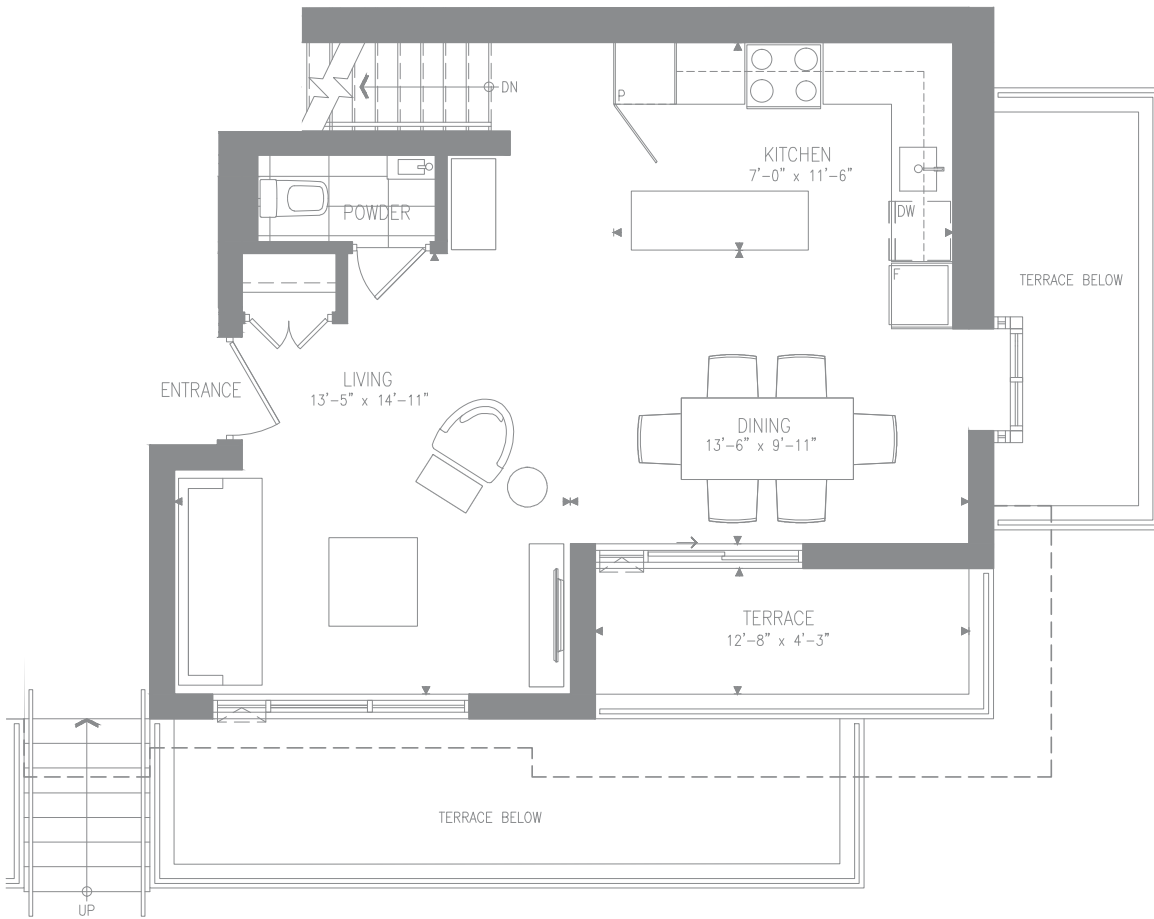

NOAH - 3BR

1296 SF | 231 SF OUTDOOR SPACE

GROUND LEVEL

LOWER LEVEL

BLOCK 15

BLOCK 12a

BLOCK 12b

BLOCK 11

BLOCK 14

BLOCK 10

BLOCK 9

BLOCK 7

BLOCK 8