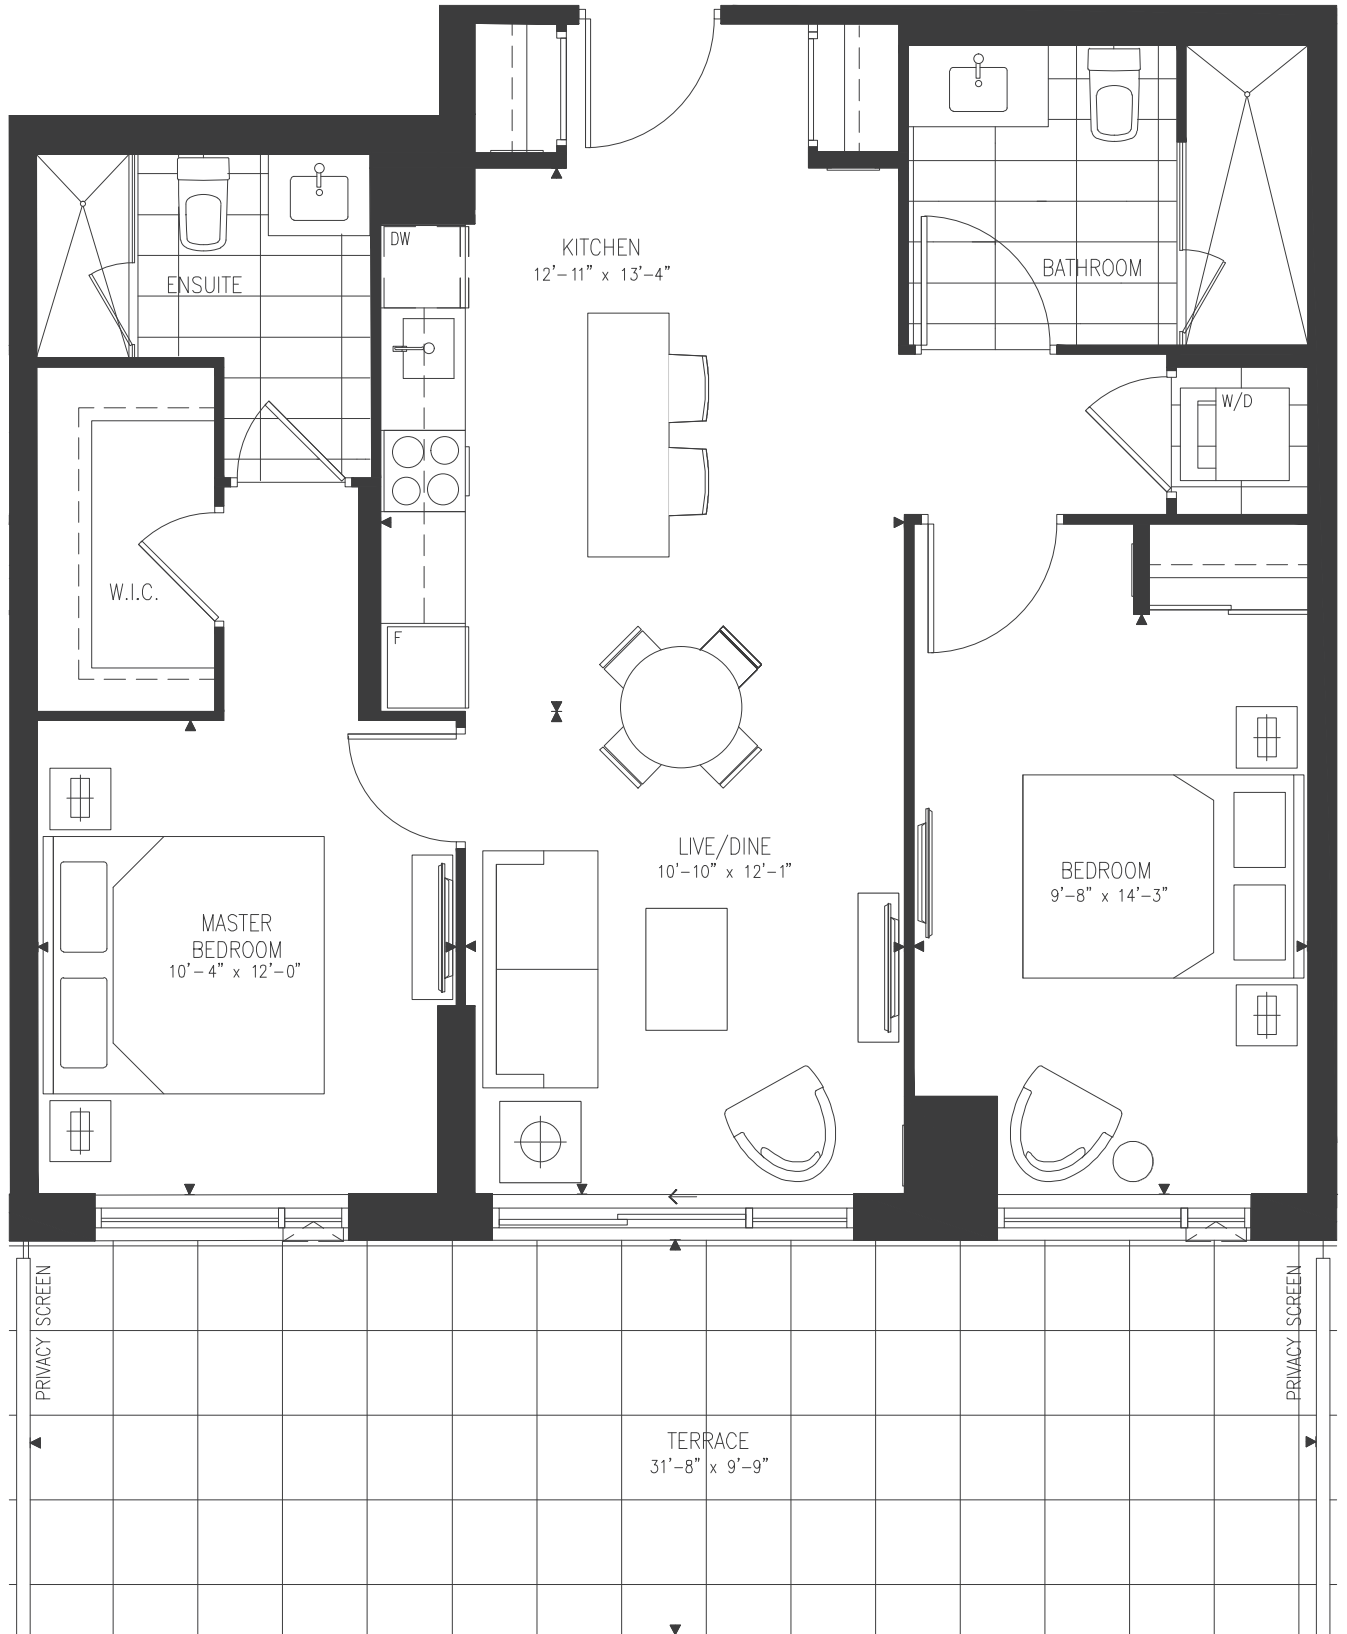

MORGAN

950 SF
311 SF OUTDOOR SPACE

TERRACE TOWN COLLECTION 2 BEDROOM

Materials, specifications and floorplans are subject to change without notice. All renderings are artists' conception. All floorplans have approximate dimensions. Actual useable floor space may vary from the stated floor area. E. & O.E. Balcony depths vary depending on floor level locations.