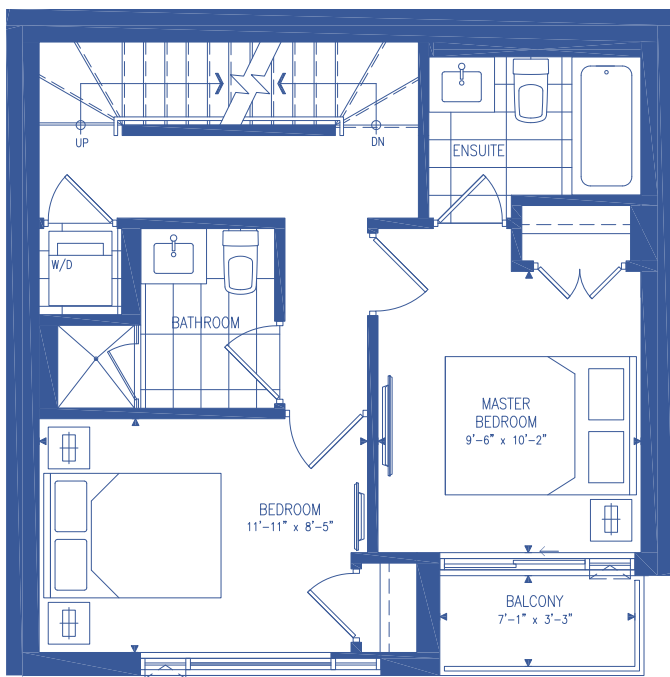

DYLAN

2 BEDROOM

959 SF

111 SF OUTDOOR SPACE

GROUND LEVEL

LOWER LEVEL

Lower Level
N

NEXT
AT ELGIN
EAST

GRAYSON

2 BEDROOM

1268 SF

364 SF OUTDOOR SPACE

GROUND LEVEL

SECOND LEVEL

ROOF LEVEL

THIRD LEVEL

2nd Level
N

NEXT
AT ELGIN EAST

Materials, specifications and floorplans are subject to change without notice. All renderings are artists' conception. All floorplans have approximate dimensions. Actual useable floor space may vary from the stated floor area. E. & O.E. Balcony depths vary depending on floor level locations.

NOAH

3 BEDROOMS

1296 SF
231 SF OUTDOOR SPACE

GROUND LEVEL

LOWER LEVEL

BLOCK 15

BLOCK 12a

BLOCK 12b