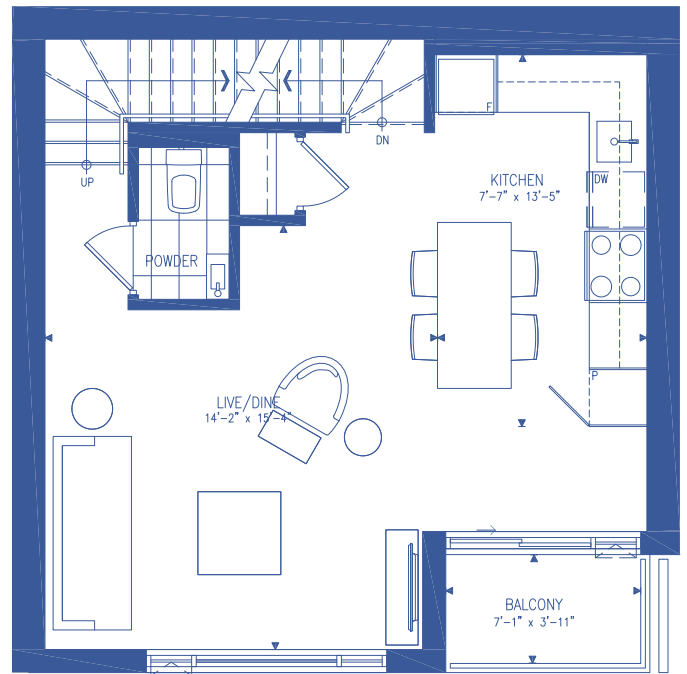

GRAYSON

2 BEDROOM

1268 SF

364 SF OUTDOOR SPACE

GROUND LEVEL

SECOND LEVEL

ROOF LEVEL

THIRD LEVEL

2nd Level
N

NEXT
AT ELGIN EAST

Materials, specifications and floorplans are subject to change without notice. All renderings are artists' conception. All floorplans have approximate dimensions. Actual useable floor space may vary from the stated floor area. E. & O.E. Balcony depths vary depending on floor level locations.

NOAH

3 BEDROOMS

1296 SF
231 SF OUTDOOR SPACE

GROUND LEVEL

LOWER LEVEL

BLOCK 15

BLOCK 12a

BLOCK 12b

BLOCK 11

BLOCK 14

BLOCK 10

BLOCK 9

BLOCK 7

BLOCK 8

NEXT
AT ELGIN
EAST

Materials, specifications and floorplans are subject to change without notice. All renderings are artists' conception. All floorplans have approximate dimensions. Actual useable floor space may vary from the stated floor area. E. & O.E. Balcony depths vary depending on floor level locations.