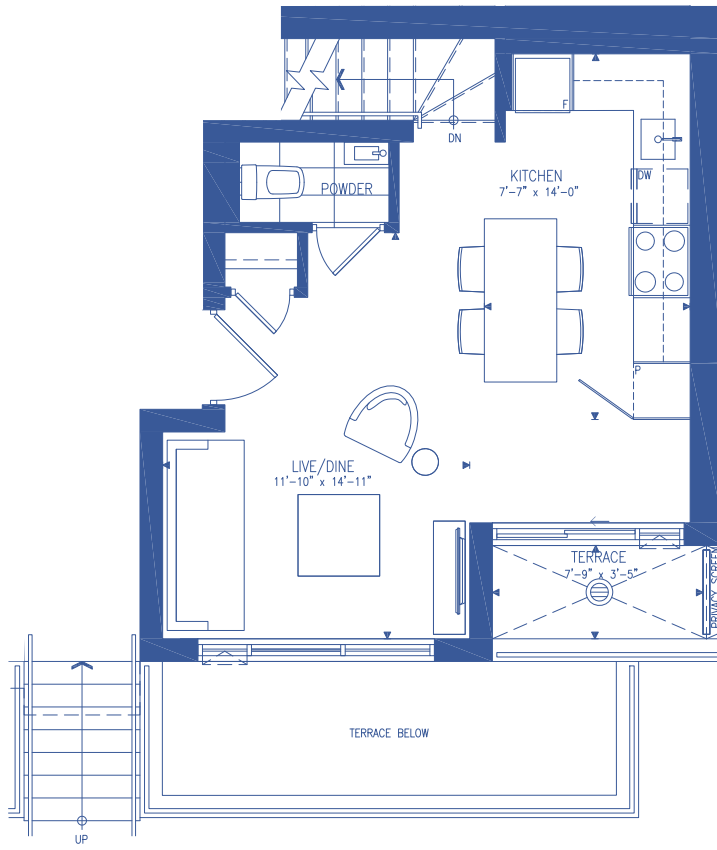

DYLAN

2 BEDROOM

959 SF

111 SF OUTDOOR SPACE

GROUND LEVEL

LOWER LEVEL

Lower Level
N

NEXT
AT ELGIN
EAST

Materials, specifications and floorplans are subject to change without notice. All renderings are artists' conception. All floorplans have approximate dimensions. Actual useable floor space may vary from the stated floor area. E. & O.E. Balcony depths vary depending on floor level locations.

GRAYSON

2 BEDROOM

1268 SF

364 SF OUTDOOR SPACE

GROUND LEVEL

SECOND LEVEL

ROOF LEVEL

THIRD LEVEL

NOAH

3 BEDROOMS

1296 SF
231 SF OUTDOOR SPACE

GROUND LEVEL

LOWER LEVEL

BLOCK 15

BLOCK 12a

BLOCK 12b