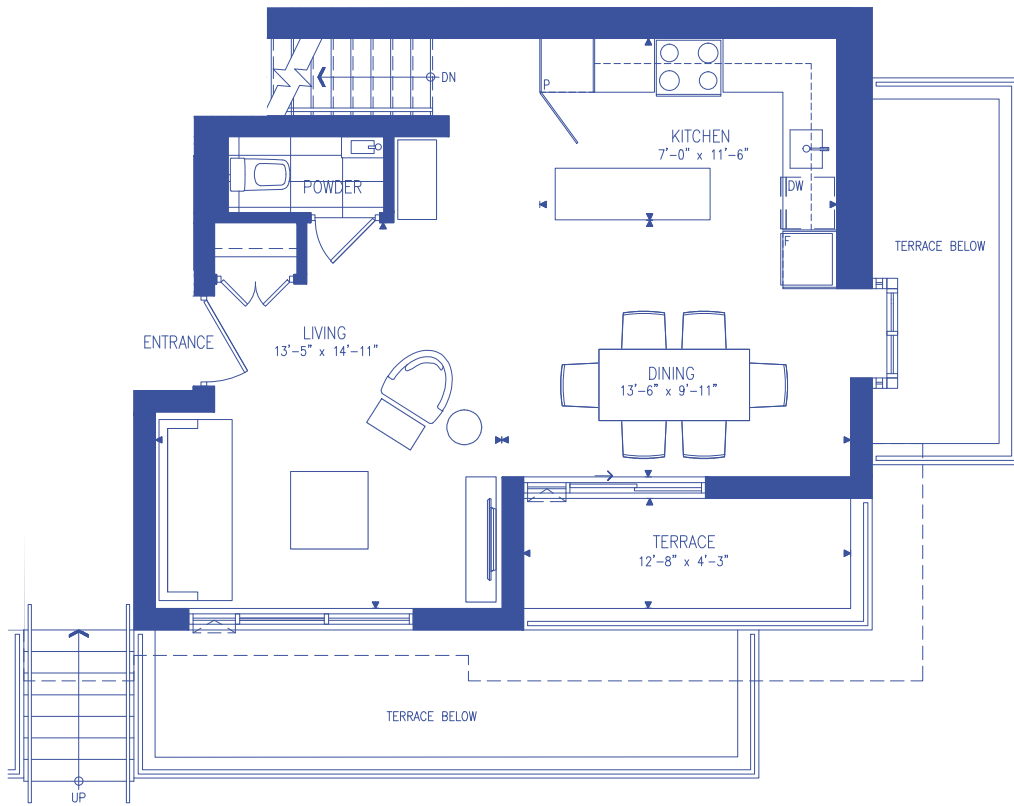

2nd Level
N

NEXT
AT ELGIN EAST

Materials, specifications and floorplans are subject to change without notice. All renderings are artists' conception. All floorplans have approximate dimensions. Actual useable floor space may vary from the stated floor area. E. & O.E. Balcony depths vary depending on floor level locations.

NOAH

3 BEDROOMS

1296 SF
231 SF OUTDOOR SPACE

GROUND LEVEL

LOWER LEVEL

BLOCK 15

BLOCK 12a

BLOCK 12b

BLOCK 11

BLOCK 14

BLOCK 10

BLOCK 9

BLOCK 7

BLOCK 8

NEXT
AT ELGIN
EAST

Materials, specifications and floorplans are subject to change without notice. All renderings are artists' conception. All floorplans have approximate dimensions. Actual useable floor space may vary from the stated floor area. E. & O.E. Balcony depths vary depending on floor level locations.

JEREMIAH

3 BEDROOMS

1356 SF

126 SF OUTDOOR SPACE

GROUND LEVEL

LOWER LEVEL

NEXT
AT ELGIN EAST

Materials, specifications and floorplans are subject to change without notice. All renderings are artists' conception. All floorplans have approximate dimensions. Actual useable floor space may vary from the stated floor area. E. & O.E. Balcony depths vary depending on floor level locations.