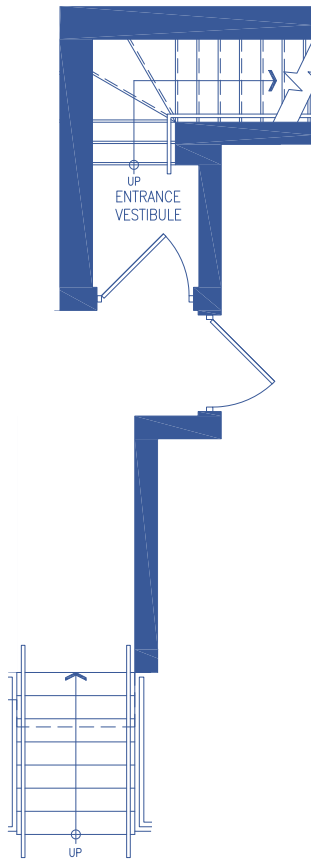

DYLAN

2 BEDROOM

959 SF

111 SF OUTDOOR SPACE

GROUND LEVEL

LOWER LEVEL

Lower Level
N

NEXT
AT ELGIN
EAST

Materials, specifications and floorplans are subject to change without notice. All renderings are artists' conception. All floorplans have approximate dimensions. Actual useable floor space may vary from the stated floor area. E. & O.E. Balcony depths vary depending on floor level locations.

GRAYSON

2 BEDROOM

1268 SF

364 SF OUTDOOR SPACE

GROUND LEVEL

SECOND LEVEL

ROOF LEVEL

THIRD LEVEL

2nd Level
N

NEXT
AT ELGIN EAST

Materials, specifications and floorplans are subject to change without notice. All renderings are artists' conception. All floorplans have approximate dimensions. Actual useable floor space may vary from the stated floor area. E. & O.E. Balcony depths vary depending on floor level locations.