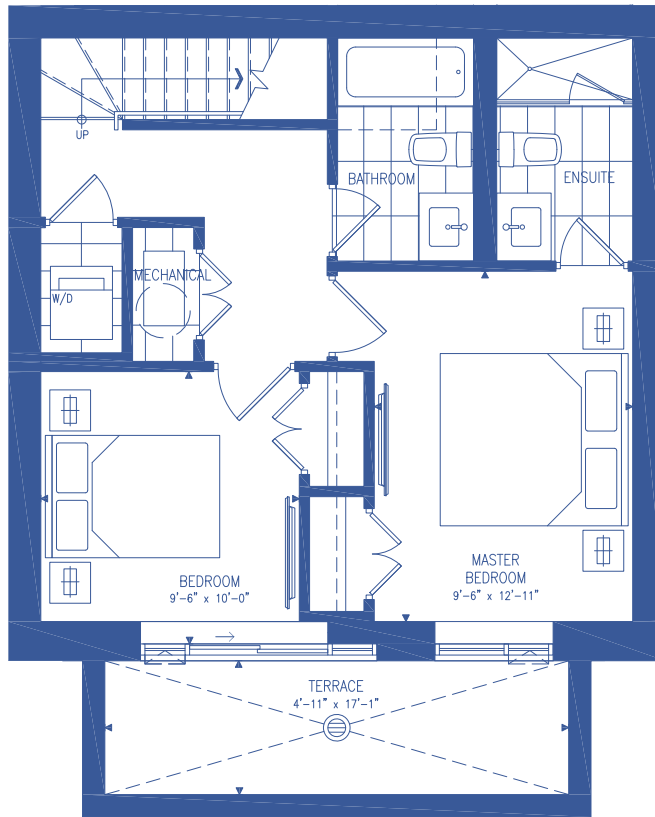

DYLAN

2 BEDROOM

959 SF

111 SF OUTDOOR SPACE

GROUND LEVEL

LOWER LEVEL

Lower Level
N

NEXT
AT ELGIN
EAST

Materials, specifications and floorplans are subject to change without notice. All renderings are artists' conception. All floorplans have approximate dimensions. Actual useable floor space may vary from the stated floor area. E. & O.E. Balcony depths vary depending on floor level locations.

GRAYSON

2 BEDROOM

1268 SF

364 SF OUTDOOR SPACE

GROUND LEVEL

SECOND LEVEL

ROOF LEVEL

THIRD LEVEL

NOAH

3 BEDROOMS

1296 SF
231 SF OUTDOOR SPACE

GROUND LEVEL

LOWER LEVEL

BLOCK 15

BLOCK 12a

BLOCK 12b