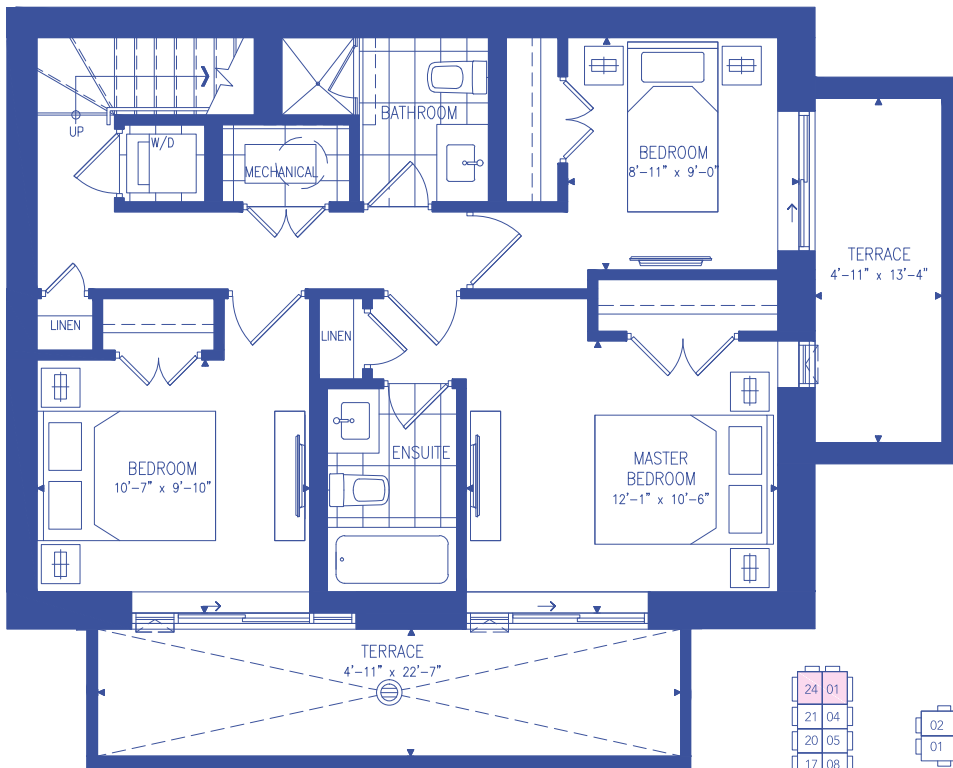

2nd Level
N

NEXT
AT ELGIN EAST

Materials, specifications and floorplans are subject to change without notice. All renderings are artists' conception. All floorplans have approximate dimensions. Actual useable floor space may vary from the stated floor area. E. & O.E. Balcony depths vary depending on floor level locations.

NOAH

3 BEDROOMS

1296 SF
231 SF OUTDOOR SPACE

GROUND LEVEL

LOWER LEVEL

BLOCK 15

BLOCK 12a

BLOCK 12b

BLOCK 11

BLOCK 14

BLOCK 10

BLOCK 9

BLOCK 7

BLOCK 8

NEXT
AT ELGIN
EAST

Materials, specifications and floorplans are subject to change without notice. All renderings are artists' conception. All floorplans have approximate dimensions. Actual useable floor space may vary from the stated floor area. E. & O.E. Balcony depths vary depending on floor level locations.

JEREMIAH

3 BEDROOMS

1356 SF

126 SF OUTDOOR SPACE

GROUND LEVEL

LOWER LEVEL

NEXT
AT ELGIN EAST

Materials, specifications and floorplans are subject to change without notice. All renderings are artists' conception. All floorplans have approximate dimensions. Actual useable floor space may vary from the stated floor area. E. & O.E. Balcony depths vary depending on floor level locations.