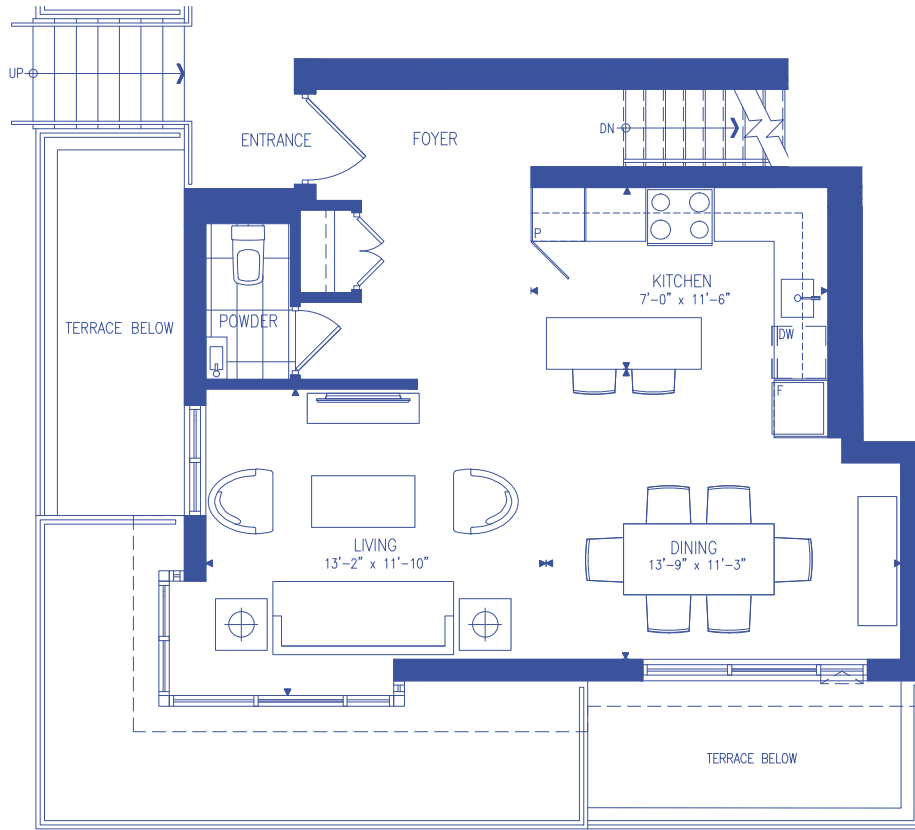

2nd Level
N

NEXT
AT ELGIN EAST

Materials, specifications and floorplans are subject to change without notice. All renderings are artists' conception. All floorplans have approximate dimensions. Actual useable floor space may vary from the stated floor area. E. & O.E. Balcony depths vary depending on floor level locations.

NOAH

3 BEDROOMS

1296 SF
231 SF OUTDOOR SPACE

GROUND LEVEL

LOWER LEVEL

BLOCK 15

BLOCK 12a

BLOCK 12b

BLOCK 11

BLOCK 14

BLOCK 10

BLOCK 9

BLOCK 7

BLOCK 8

NEXT
AT ELGIN
EAST

Materials, specifications and floorplans are subject to change without notice. All renderings are artists' conception. All floorplans have approximate dimensions. Actual useable floor space may vary from the stated floor area. E. & O.E. Balcony depths vary depending on floor level locations.

JEREMIAH

3 BEDROOMS

1356 SF

126 SF OUTDOOR SPACE

GROUND LEVEL

LOWER LEVEL

NEXT
AT ELGIN EAST

Materials, specifications and floorplans are subject to change without notice. All renderings are artists' conception. All floorplans have approximate dimensions. Actual useable floor space may vary from the stated floor area. E. & O.E. Balcony depths vary depending on floor level locations.