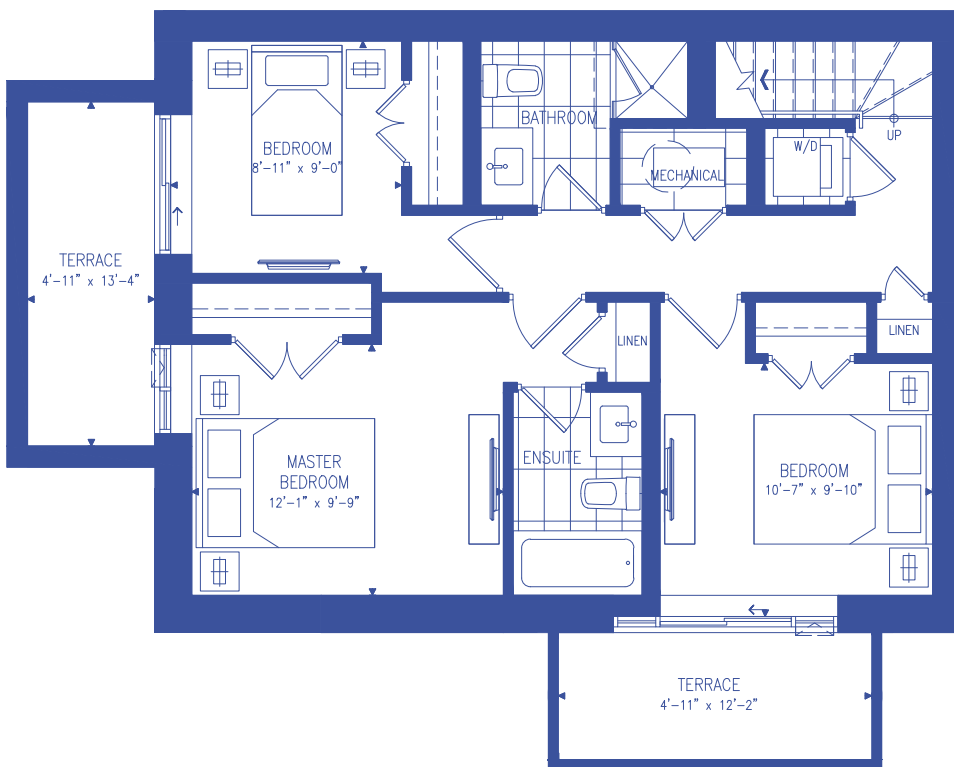

Materials, specifications and floorplans are subject to change without notice. All renderings are artists' conception. All floorplans have approximate dimensions. Actual useable floor space may vary from the stated floor area. E. & O.E. Balcony depths vary depending on floor level locations.

2nd Level
N

NEXT
AT ELGIN EAST

Materials, specifications and floorplans are subject to change without notice. All renderings are artists' conception. All floorplans have approximate dimensions. Actual useable floor space may vary from the stated floor area. E. & O.E. Balcony depths vary depending on floor level locations.

BLOCK 11

BLOCK 14

BLOCK 10

BLOCK 9

BLOCK 7

BLOCK 8

NEXT
AT ELGIN
EAST

Materials, specifications and floorplans are subject to change without notice. All renderings are artists' conception. All floorplans have approximate dimensions. Actual useable floor space may vary from the stated floor area. E. & O.E. Balcony depths vary depending on floor level locations.

JEREMIAH

3 BEDROOMS

1356 SF

126 SF OUTDOOR SPACE

GROUND LEVEL

LOWER LEVEL

NEXT
AT ELGIN EAST

Materials, specifications and floorplans are subject to change without notice. All renderings are artists' conception. All floorplans have approximate dimensions. Actual useable floor space may vary from the stated floor area. E. & O.E. Balcony depths vary depending on floor level locations.