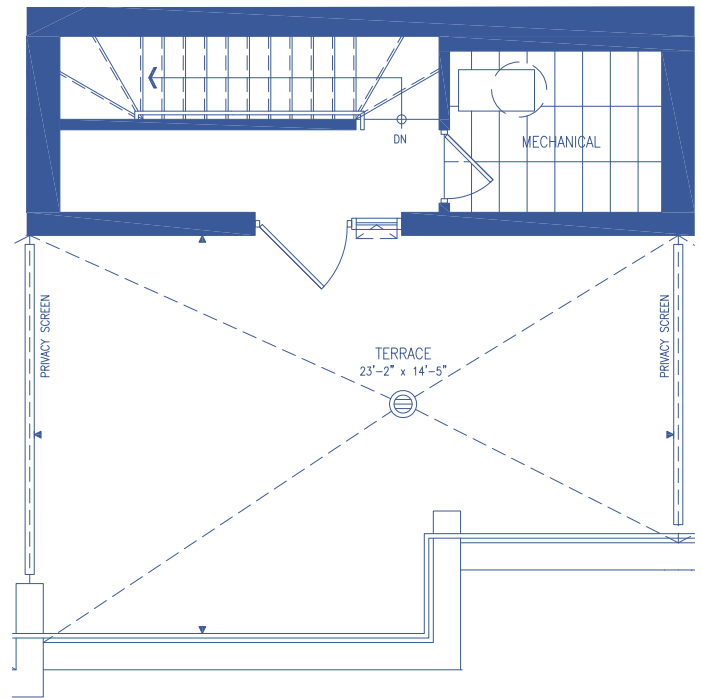

GRAYSON

2 BEDROOM

1268 SF

364 SF OUTDOOR SPACE

GROUND LEVEL

SECOND LEVEL

ROOF LEVEL

THIRD LEVEL

2nd Level
N

NEXT
AT ELGIN EAST

Materials, specifications and floorplans are subject to change without notice. All renderings are artists' conception. All floorplans have approximate dimensions. Actual useable floor space may vary from the stated floor area. E. & O.E. Balcony depths vary depending on floor level locations.

NOAH

3 BEDROOMS

1296 SF
231 SF OUTDOOR SPACE

GROUND LEVEL

LOWER LEVEL

BLOCK 15

BLOCK 12a

BLOCK 12b

BLOCK 11

BLOCK 14

BLOCK 10

BLOCK 9

BLOCK 7

BLOCK 8

NEXT
AT ELGIN
EAST

Materials, specifications and floorplans are subject to change without notice. All renderings are artists' conception. All floorplans have approximate dimensions. Actual useable floor space may vary from the stated floor area. E. & O.E. Balcony depths vary depending on floor level locations.