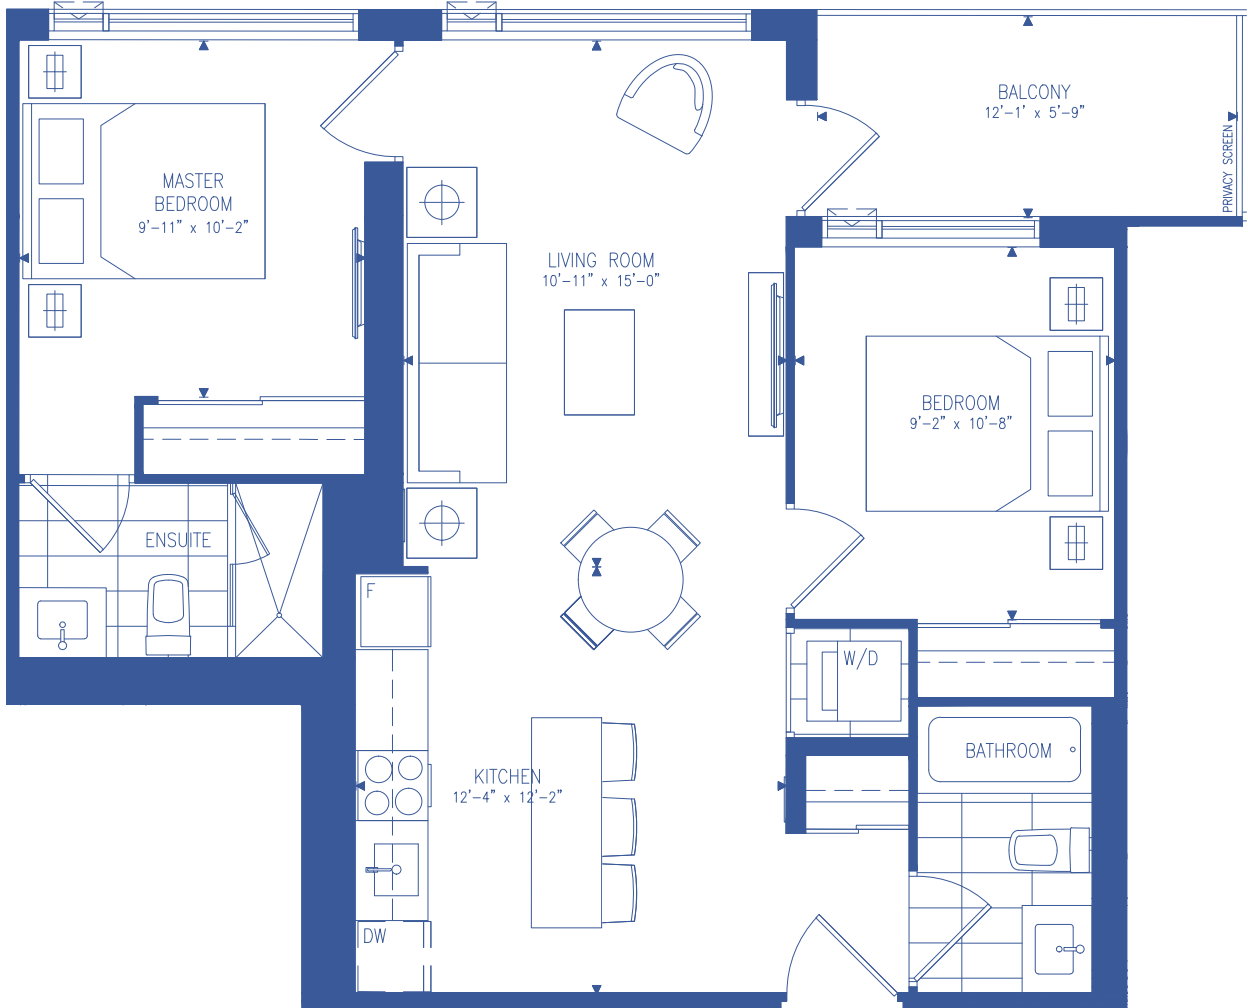

SIENA

2 BEDROOMS

795 SF

69 SF OUTDOOR SPACE

BUILDING B - LEVELS 4/6/8/10/12/14

BUILDING B - LEVELS 3/5/7/9/11/13

N BUILDING B - LEVEL 2

NEXT
AT
ELGIN
EAST

Materials, specifications and floorplans are subject to change without notice. All renderings are artists' conception. All floorplans have approximate dimensions. Actual useable floor space may vary from the stated floor area. E. & O.E. Balcony depths vary depending on floor level locations.