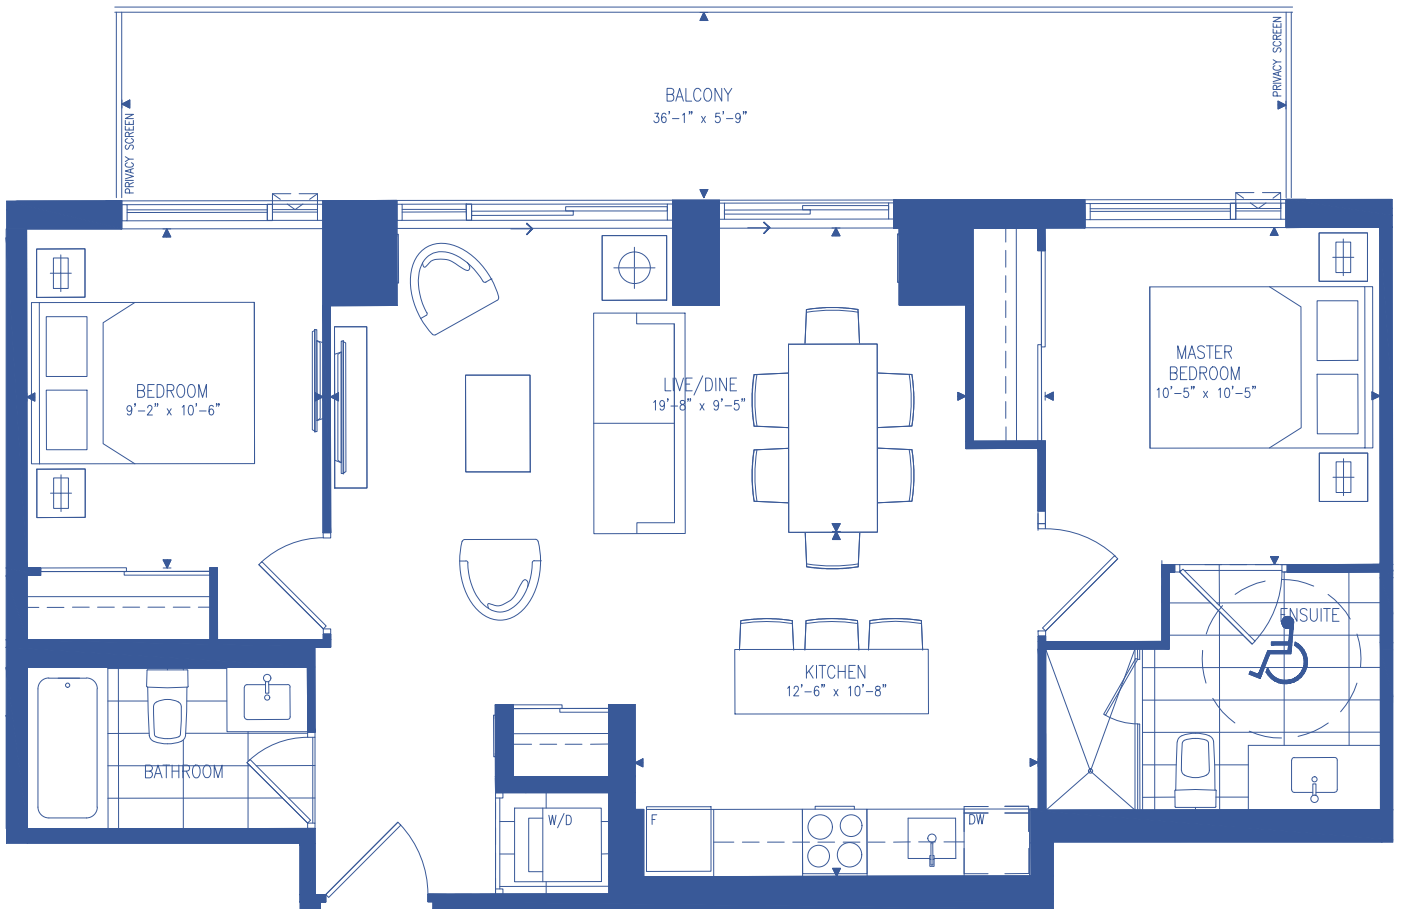

THOMAS B

2 BEDROOMS

908 SF

214 SF OUTDOOR SPACE

BUILDING B - LEVELS 4/6/8

BUILDING B - LEVELS 3/5/7

BUILDING B - LEVEL 2

NEXT
AT
ELGIN
EAST

Materials, specifications and floorplans are subject to change without notice. All renderings are artists' conception. All floorplans have approximate dimensions. Actual useable floor space may vary from the stated floor area. E. & O.E. Balcony depths vary depending on floor level locations.